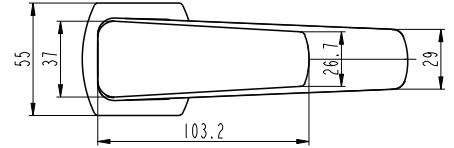

**TECHNICAL DETAILS**

- 1/2" (15mm) Inlet
- All Pressures
- Max. Pressure 500kpa
- Min. Pressure 35kpa
- Max. Temp 65deg.C
- Watermark Certified
- WELs Rating: Mains 4 Star; 7.5L/min
- Low/Unequal 4 Star; 7L/min

**FINISH**

**CODE**

BRUSHED UN E L      VOP20B