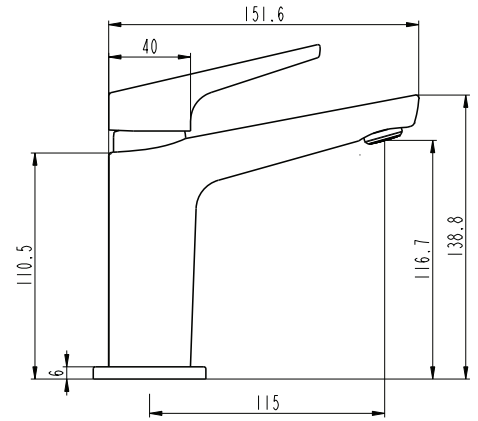

**TECHNICAL DETAILS**

- 1/2" (15mm) Inlet
- All Pressures
- Max. Pressure 500kpa
- Min. Pressure 35kpa
- Max. Temp 65deg.C
- Watermark Certified
- WELs Rating: Mains 4 Star; 7.5L/min
- Low/Unequal 4 Star; 7L/min