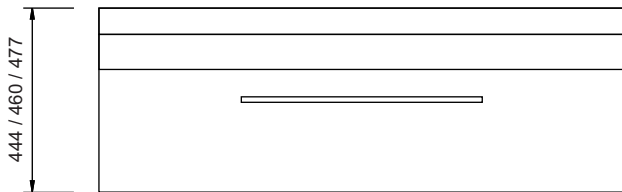

Minima

Wall Hung White Vanity 405 / 750 / 900 / 1200

TOP VIEW

FRONT VIEW

SIDE VIEW

Code: VN MINIMA 405 / VN MINIMA 750 / VN MINIMA 900 / VN MINIMA 1200

Finish: Polymarble / Vitreous China tops

Dimensions: Width: 405mm / 750mm / 900mm / 1200mm

Depth: 460mm

Height: 444mm / 460mm / 477mm (Variable depending on top thickness)

Key Features: Wall Hung Vanity

Soft closing fully extendable drawers

Polymarble tops (Vitreous China by request)

Chrome handles