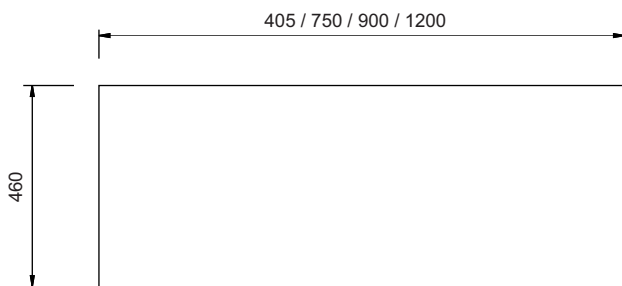

Minima

Wall Hung White Vanity 405 / 750 / 900 / 1200

TOP VIEW

FRONT VIEW

SIDE VIEW

Code: VN MINIMA 405 / VN MINIMA 750 / VN MINIMA 900 / VN MINIMA 1200

Finish: Polymarble / Vitreous China tops

Dimensions: Width: 405mm / 750mm / 900mm / 1200mm

Depth: 460mm

Height: 444mm / 460mm / 477mm (Variable depending on top thickness)

Key Features: Wall Hung Vanity

Soft closing fully extendable drawers

Polymarble tops (Vitreous China by request)

Chrome handles