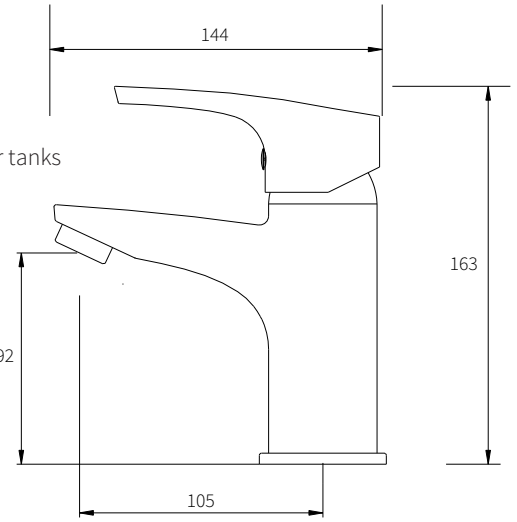

ECOMIX Cast Spout Basin Mixer VECM020

TECHNICAL DETAILS

- HiFlo 40mm European Ceramic Cartridge
- 1/2" (15mm) Plumbing Connections
- Braided Stainless Steel Hose Connections
- Large bore supply for better flow with header tanks
- All Pressures
- Max. Pressure 500kPa
- Min. Pressure 17kPa
- Max. Temp 65deg.C
- Watermark Certified
- WELs Rating: Mains 4 Star; 7.0L/min
- Low/Unequal 1 Star; 12.5L/min