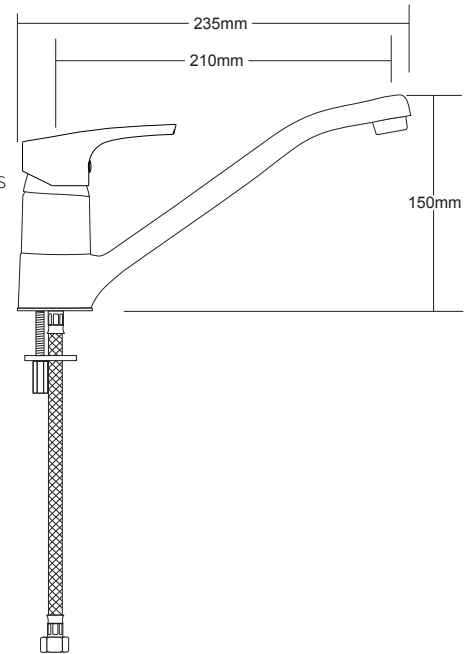

ECOMIX Sink Mixer VECM010

TECHNICAL DETAILS

- HiFlo 40mm European Ceramic Cartridge
- 1/2" (15mm) Plumbing Connections
- Braided Stainless Steel Hose Connections
- Large bore supply for better flow with header tanks
- All Pressures
- Max. Pressure 500kpa
- Min. Pressure 17kpa
- Max. Temp 65deg.C
- Watermark Certified

FINISH		CODE	WELs Rating: Mains 4 Star; 7.5L/min Low/Unequal 2 Star; 11.5L/min
CHROME		VECM010	