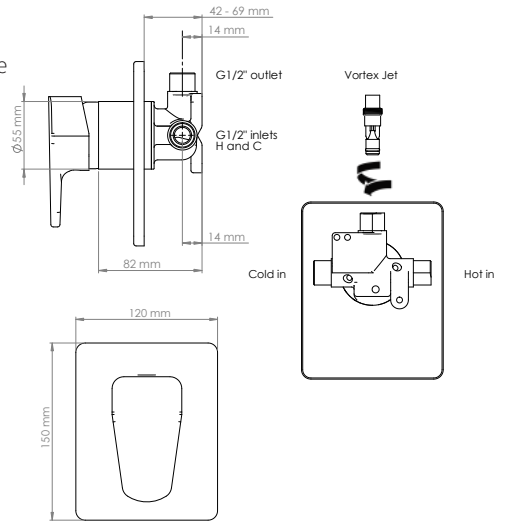

ECLIPSE VORTEX Shower Mixer Brushed Gunmetal (PVD) VECL40BG

TECHNICAL DETAILS

- 47mm European Ceramic Cartridge

- Features Vortex technology

- Superior Flow on Unequal Low Water Pressure

- All Pressures

- DR Brass Body

- Metal Faceplate

- Max. Pressure 500kPa

- Min. Pressure 17kPa

- Max. Temp 65deg.C

FINISH		CODE	
BRUSHED GUNMETAL		VECL40BG	