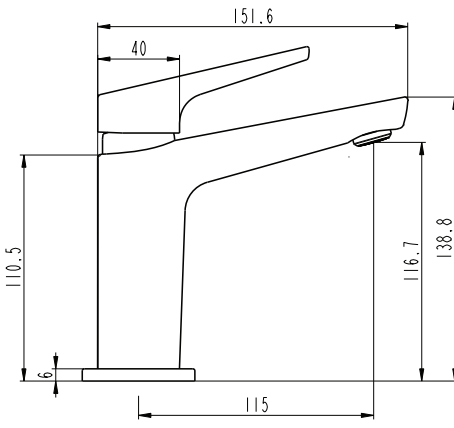

ECLIPSE Swivel Basin Mixer Brushed Gunmetal (PVD)

VECL23BG

TECHNICAL DETAILS

1/2" (15mm) Inlet
All Pressures
Max. Pressure 500kpa
Min. Pressure 35kpa
Max. Temp 65deg.C
10 Year Warranty
5 Year Warranty on PVD Colour Coating
Watermark Certified
WELs Rating: Mains 4 Star; 6.5L/min
Low/Unequal 3 Star; 8.5L/min

FINISH	CODE
BRUSHED GUNMETAL	VECL23BG