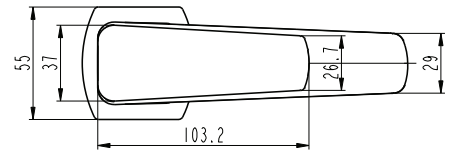

ECLIPSE Swivel Basin Mixer Brushed Gunmetal (PVD)

VECL23BG

TECHNICAL DETAILS

1/2" (15mm) Inlet
All Pressures
Max. Pressure 500kpa
Min. Pressure 35kpa
Max. Temp 65deg.C
10 Year Warranty
5 Year Warranty on PVD Colour Coating
Watermark Certified
WELs Rating: Mains 4 Star; 6.5L/min
Low/Unequal 3 Star; 8.5L/min