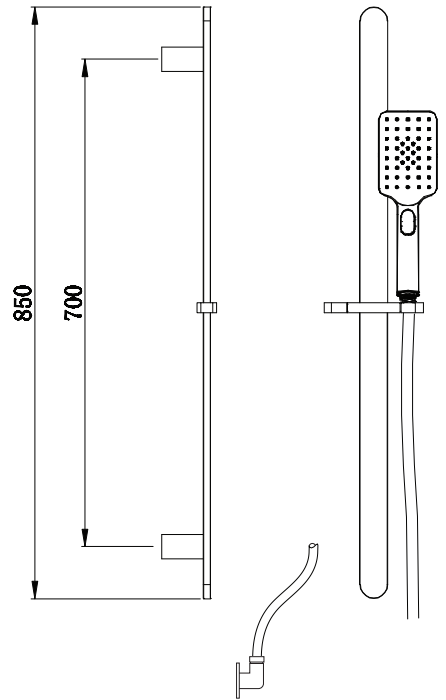

ECLIPSE Chrome Square Slide Shower VECL041

TECHNICAL DETAILS

1/2" (15mm) Inlet Supply Elbow
Mains Pressure Only
Max. Pressure 500kpa
Min. Pressure 150kpa
Max. Temp 65deg.C
10 Year Warranty
WELs Rating: Mains 3 Star; 7.0L/min

FINISH	CODE
CHROME	VECL041