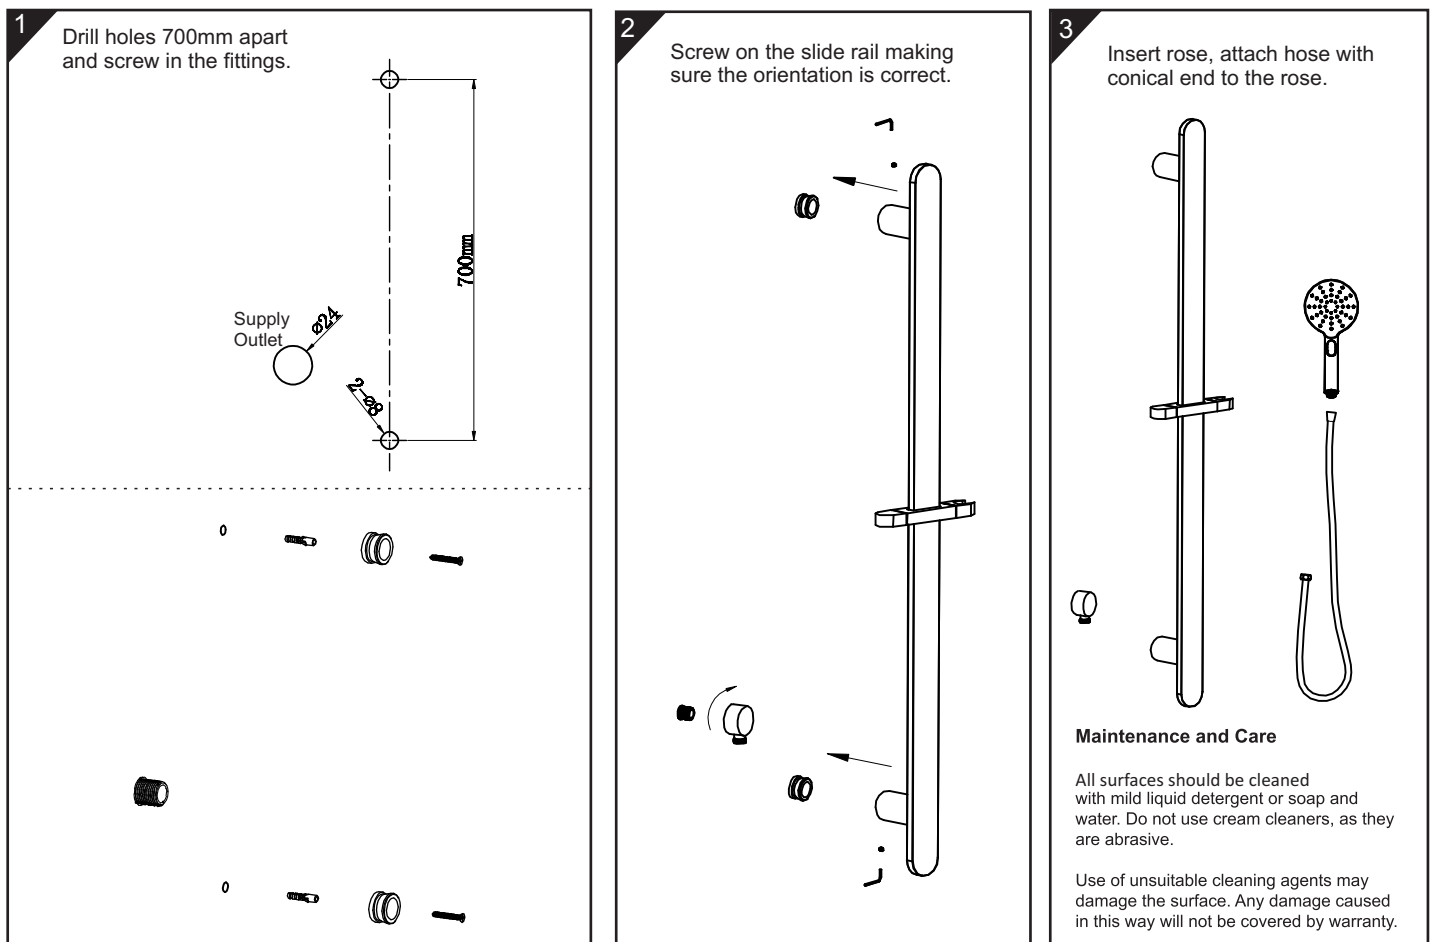

Eclipse 3 Function Square Slide Shower Chrome VECL041

Congratulations on your purchase of another quality shower set from Voda Plumbingware NZ.

Pack Contents

Included in this pack should be; wall fixing kit with screws, 1 x glide bar with adjuster/holder, 1 x 1.5m supply hose with flow restrictor fitted, 1 x shower handpiece

Specification:

Suitable for Mains Pressure installations only

Min. Pressure 150kpa

Max. Temp 65deg.C

Max. Pressure 600kpa

Installation

WELs 3 Star Restrictor

Note this product has a WELs certified disc fitted (see diagram 4 above). If you want a greater flow, remove this disc but note that this will not give a WELs 3 star water rating anymore.