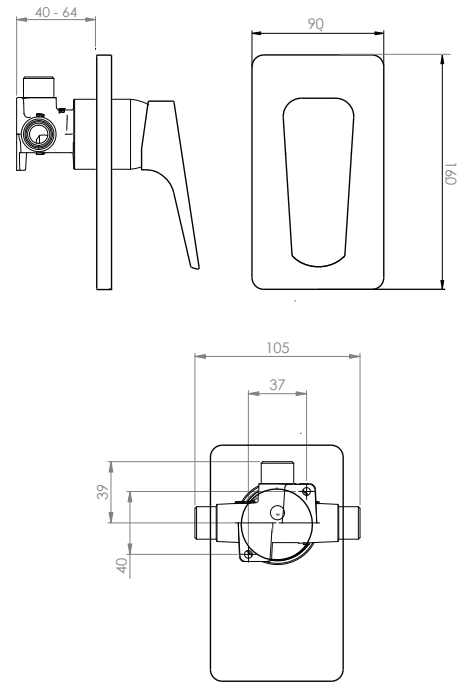

ECLIPSE White/Chrome Shower Mixer VECL031

TECHNICAL DETAILS

1/2" (15mm) Inlet
All Pressures
Max. Pressure 500kpa
Min. Pressure 35kpa
Max. Temp 65deg.C
10 Year Warranty
2 Year Warranty on Colour Coating
Watermark Certified

FINISH	CODE
WHITE/CHROME	VECL031