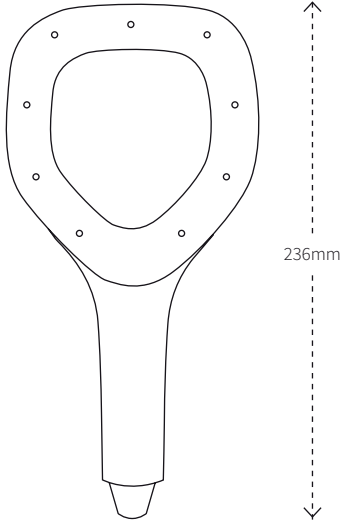

DREAMJET Shower Handpiece - Chrome & White VDAPT45

TECHNICAL DETAILS

Fits most standard shower hoses
All Pressures
Max. Pressure 500kpa
Min. Pressure 50kpa
Max. Temp 65deg.C
WELs Rating: Mains 2 Star; 9.5L/min
Low/Unequal 3 Star; 6L/min

FINISH	CODE
CHROME & WHITE	VDAPT45