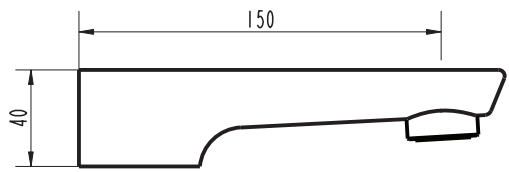

VODA Bath Spout VBS055

TECHNICAL DETAILS

- 1/2" (15mm) Plumbing Connection

- Female Inlet

- All Pressures

- Max. Pressure 500kpa

- Min. Pressure 35kpa

- Max. Temp 65deg.C