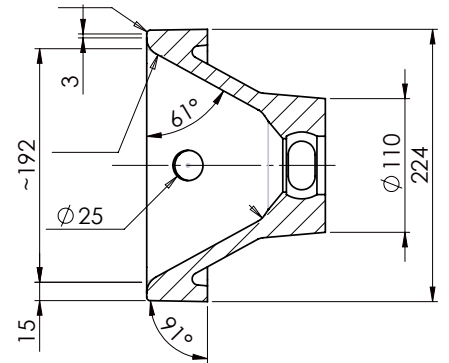

SPECIFICATION SHEET

Tivoli 550mm 1 Door Wall Vanity

Features

- Wall Hung with European StoneCast basin
- Includes Toilet Roll Holder OR Towel Rail [see pg3]
- Soft Close Door with Julius Brushed Nickel Handle - other handle options available
- Cabinet:
White - 2-pack Urethane on MRF
Colour - Laminate Finish
- Dimensions: H400xW550xD220

Technical Details

Note: All measurements shown are in millimetres. Sizes are nominal.

SPECIFICATION SHEET

Stonecast 550 Basin

European StoneCast

Code: 3826

H50 X W554 X D224

SPECIFICATION SHEET

Tivoli 550mm Accessory

WALL MOUNTED TOILET ROLL HOLDER

W25 X L218 X H110

Chrome
A

Brushed Nickel
ANK

Gunmetal
AGM

Matte Black
AMB

Brushed Brass
ABB