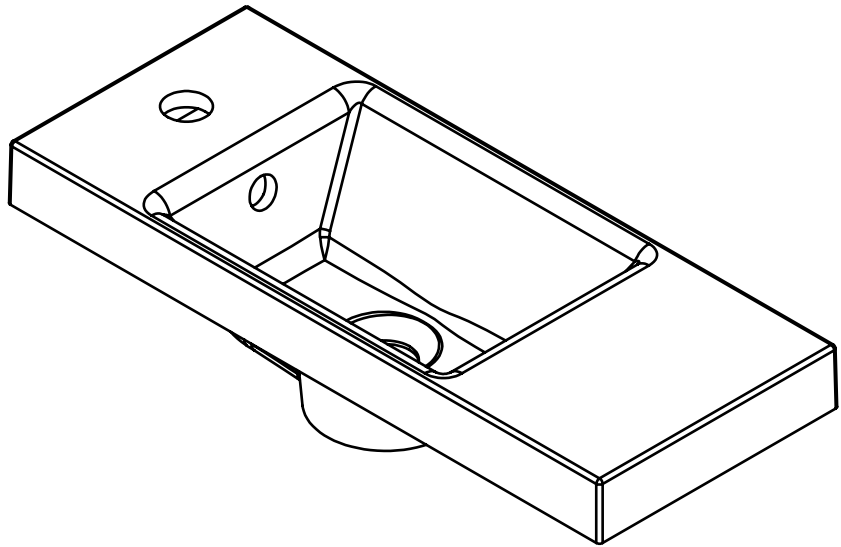

SPECIFICATION SHEET

Tivoli 550mm 1 Door Wall Vanity

Features

- Wall Hung with European StoneCast basin
- Includes Toilet Roll Holder OR Towel Rail [see pg3]
- Soft Close Door with Julius Brushed Nickel Handle - other handle options available
- Cabinet:
White - 2-pack Urethane on MRF
Colour - Laminate Finish
- Dimensions: H400xW550xD220

Technical Details

Note: All measurements shown are in millimetres. Sizes are nominal.

SPECIFICATION SHEET

Stonecast 550 Basin

European StoneCast

Code: 3826

H50 X W554 X D224

SPECIFICATION SHEET

Tivoli 550mm Accessory

WALL MOUNTED TOILET ROLL HOLDER

W25 X L218 X H110

Chrome
A

Brushed Nickel
ANK

Gunmetal
AGM

Matte Black
AMB

Brushed Brass
ABB