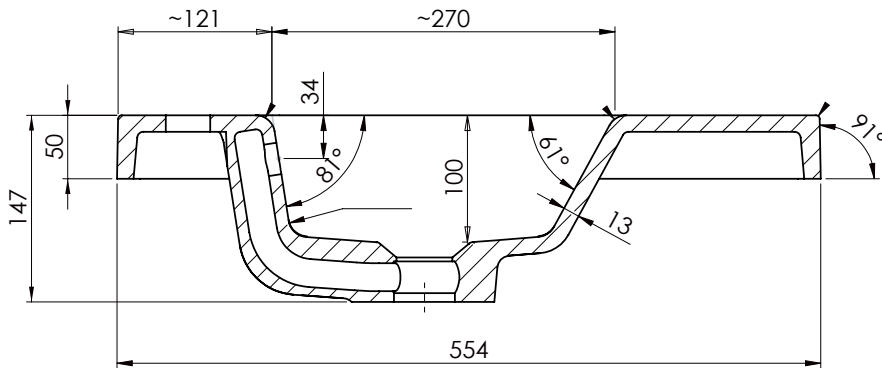

SPECIFICATION SHEET

Tivoli 550mm 1 Door Wall Vanity

Features

- Wall Hung with European StoneCast basin
- Includes Toilet Roll Holder OR Towel Rail [see pg3]
- Soft Close Door with Julius Brushed Nickel Handle - other handle options available
- Cabinet:
White - 2-pack Urethane on MRF
Colour - Laminate Finish
- Dimensions: H400xW550xD220

Technical Details

Note: All measurements shown are in millimetres. Sizes are nominal.

SPECIFICATION SHEET

Stonecast 550 Basin

European StoneCast

Code: 3826

H50 X W554 X D224

SPECIFICATION SHEET