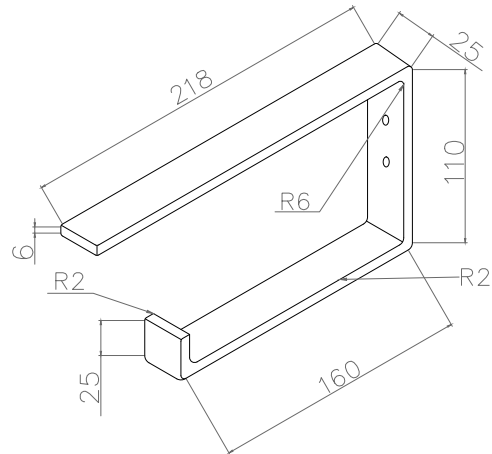

SPECIFICATION SHEET

Tivoli 550mm Accessory

WALL MOUNTED TOILET ROLL HOLDER