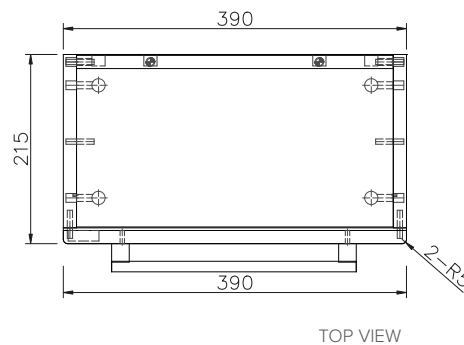

SPECIFICATION SHEET

Tivoli 550mm 1 Door Wall Vanity

Features

- Wall Hung with European StoneCast basin
- Includes Toilet Roll Holder OR Towel Rail [see pg3]
- Soft Close Door with Julius Brushed Nickel Handle - other handle options available
- Cabinet:
White - 2-pack Urethane on MRF
Colour - Laminate Finish
- Dimensions: H400xW550xD220

Technical Details

Note: All measurements shown are in millimetres. Sizes are nominal.

SPECIFICATION SHEET

Stonecast 550 Basin

European StoneCast

Code: 3826

H50 X W554 X D224

SPECIFICATION SHEET