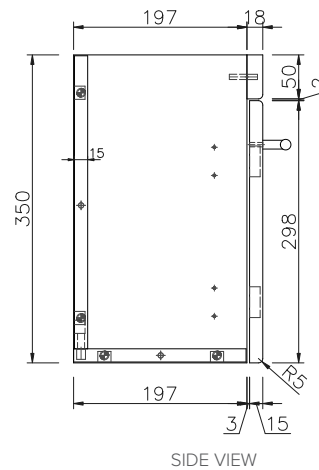

SPECIFICATION SHEET

Tivoli 550mm 1 Door Wall Vanity

Features

- Wall Hung with European StoneCast basin
- Includes Toilet Roll Holder OR Towel Rail [see pg3]
- Soft Close Door with Julius Brushed Nickel Handle - other handle options available
- Cabinet:
White - 2-pack Urethane on MRF
Colour - Laminate Finish
- Dimensions: H400xW550xD220

Technical Details

Note: All measurements shown are in millimetres. Sizes are nominal.

SPECIFICATION SHEET

Stonecast 550 Basin

European StoneCast

Code: 3826

H50 X W554 X D224

SPECIFICATION SHEET

Tivoli 550mm Accessory

WALL MOUNTED TOILET ROLL HOLDER

W25 X L218 X H110

Chrome
A

Brushed Nickel
ANK

Gunmetal
AGM

Matte Black
AMB

Brushed Brass
ABB

Note: Add toilet roll holder accessory code to cabinet code

WALL MOUNTED TOWEL RAIL

W25 X L218 X H110

Chrome
B

Brushed Nickel
BNK

Gunmetal
BGM

Matte Black
BMB

Brushed Brass
BBB