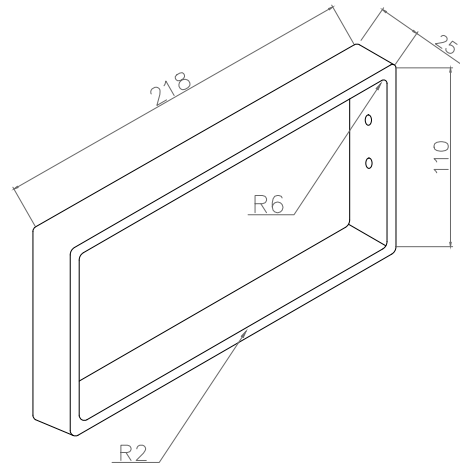

WALL MOUNTED TOWEL RAIL