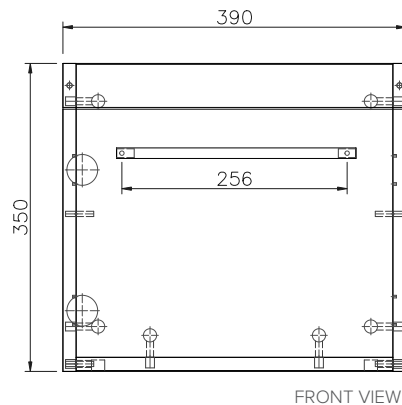

SPECIFICATION SHEET

Tivoli 550mm 1 Door Wall Vanity

Features

- Wall Hung with European StoneCast basin
- Includes Toilet Roll Holder OR Towel Rail [see pg3]
- Soft Close Door with Julius Brushed Nickel Handle - other handle options available
- Cabinet:
White - 2-pack Urethane on MRF
Colour - Laminate Finish
- Dimensions: H400xW550xD220

Technical Details

Note: All measurements shown are in millimetres. Sizes are nominal.

SPECIFICATION SHEET

Stonecast 550 Basin

European StoneCast

Code: 3826

H50 X W554 X D224

SPECIFICATION SHEET

Tivoli 550mm Accessory

WALL MOUNTED TOILET ROLL HOLDER

W25 X L218 X H110

Chrome
A

Brushed Nickel
ANK

Gunmetal
AGM

Matte Black
AMB

Brushed Brass
ABB