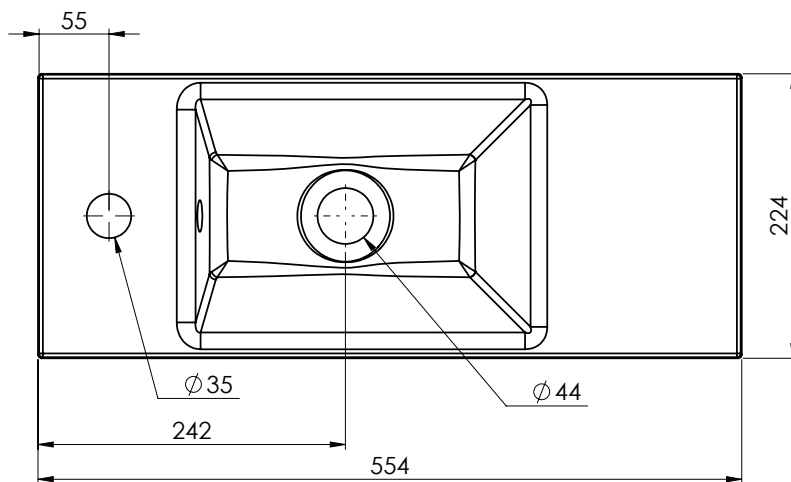

SPECIFICATION SHEET

Tivoli 550mm 1 Door Wall Vanity

Features

- Wall Hung with European StoneCast basin
- Includes Toilet Roll Holder OR Towel Rail [see pg3]
- Soft Close Door with Julius Brushed Nickel Handle - other handle options available
- Cabinet:
White - 2-pack Urethane on MRF
Colour - Laminate Finish
- Dimensions: H400xW550xD220

Technical Details

Note: All measurements shown are in millimetres. Sizes are nominal.

SPECIFICATION SHEET

Stonecast 550 Basin

European StoneCast

Code: 3826

H50 X W554 X D224

SPECIFICATION SHEET

Tivoli 550mm Accessory

WALL MOUNTED TOILET ROLL HOLDER

W25 X L218 X H110

Chrome
A

Brushed Nickel
ANK

Gunmetal
AGM

Matte Black
AMB

Brushed Brass
ABB