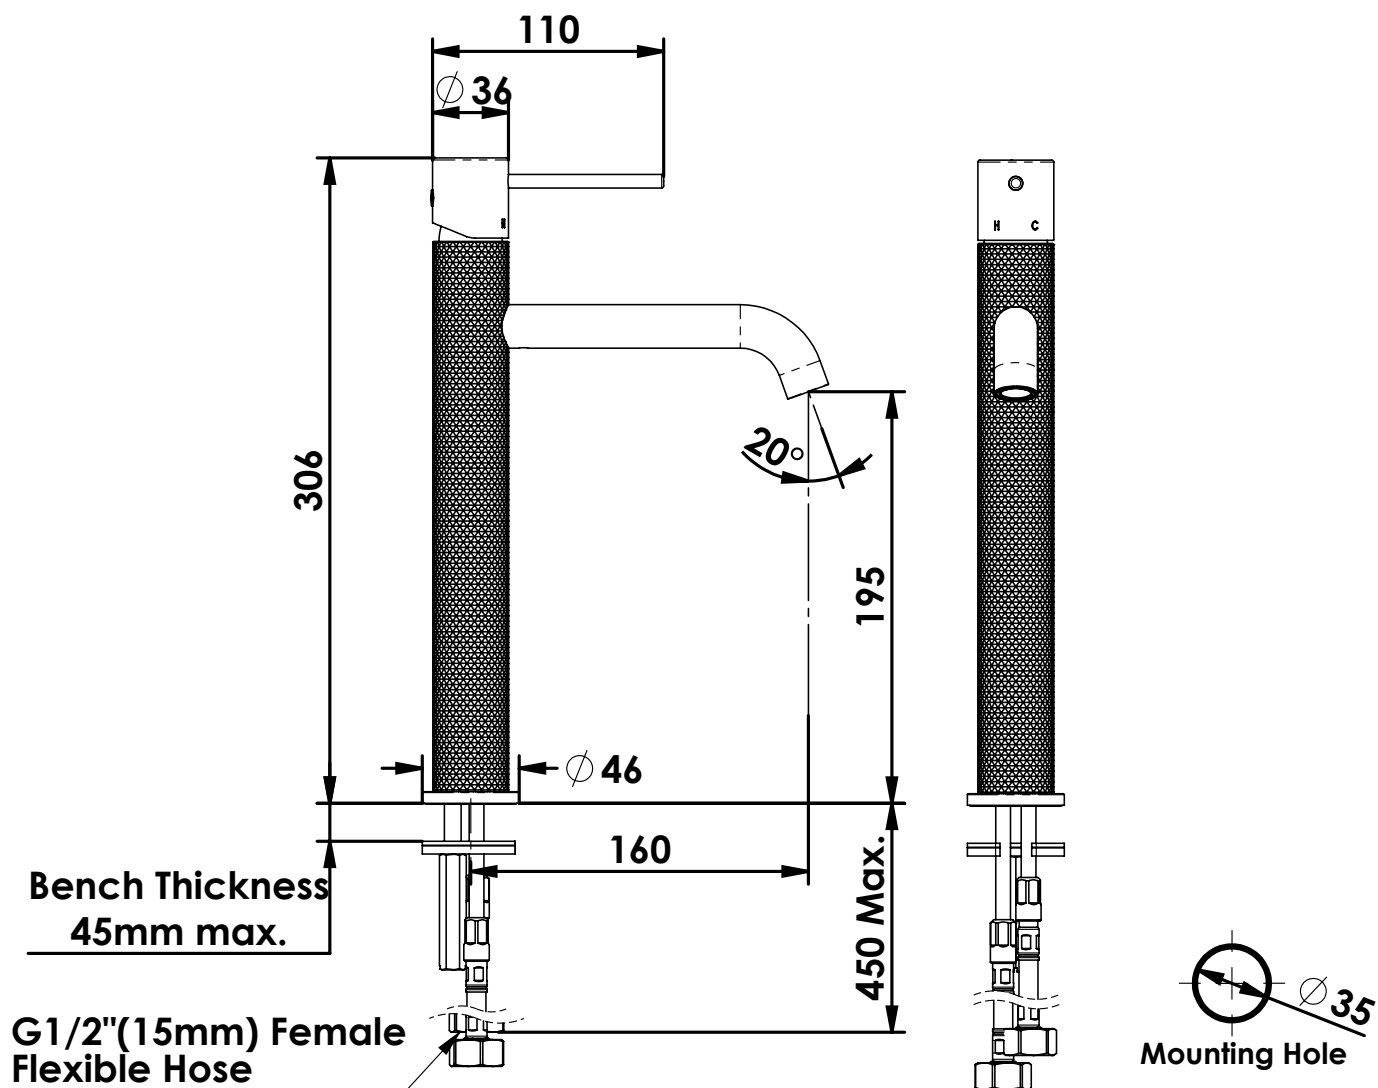

TESORA Tower Basin Mixer

21302561 | Brushed Nickel
21302566 | Brushed Brass
21302568 | Brushed Copper

WELS 5 Star 6.0L/M | MP | Fixed Spout
European Brass Cartridge

NZ PHONE - 0800 655 455
EMAIL - nzsales@greenstapware.com
WEBSITE - greenstapware.com