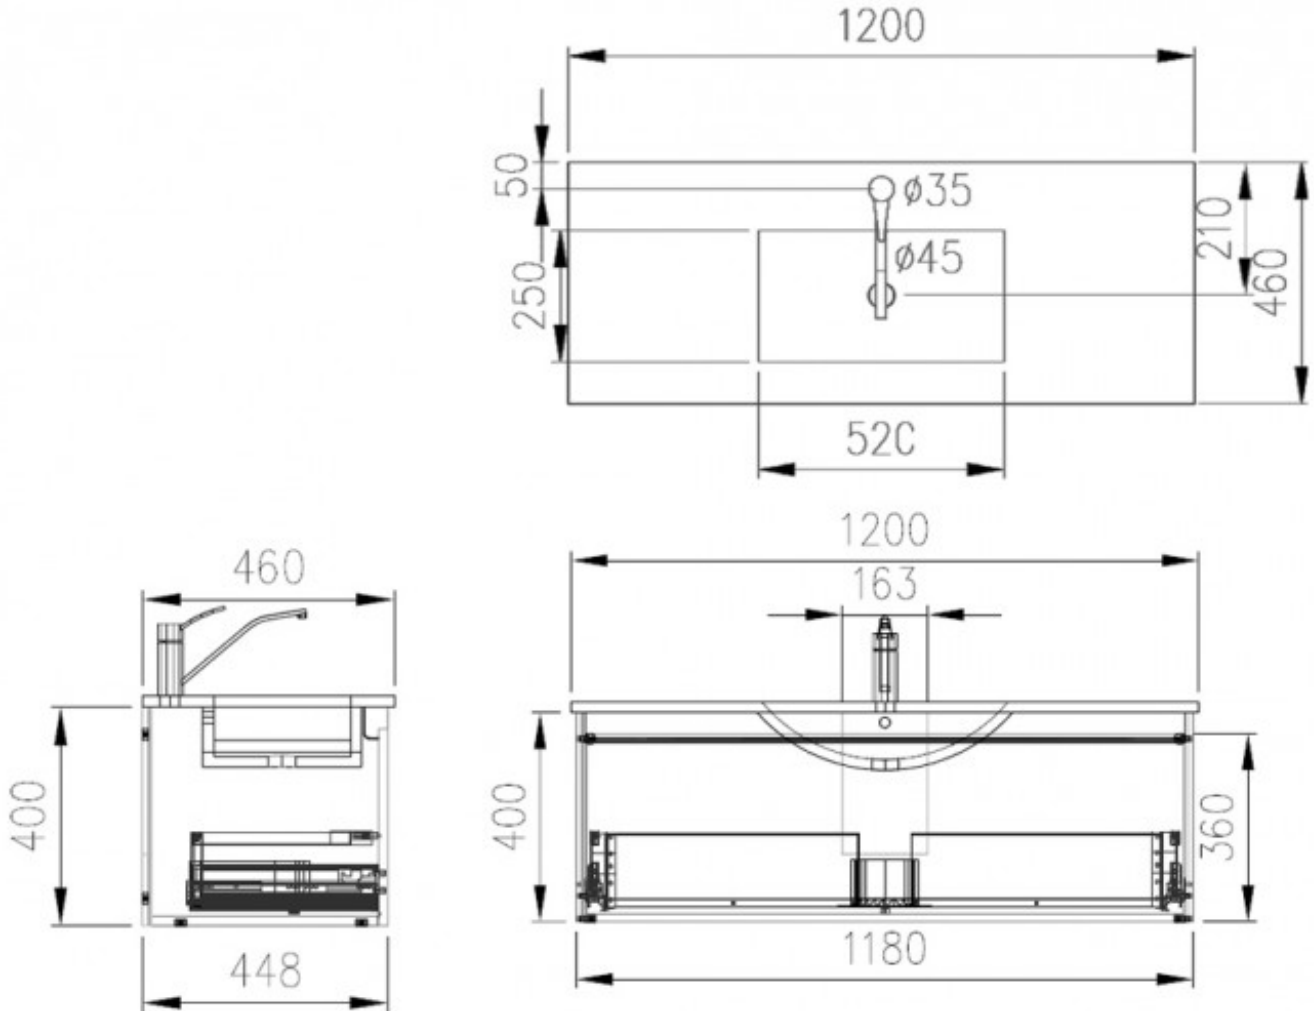

NOVARA WALL VANITY 1200 1X DRAWER DEZIGNA WHITE GLOSS

ELEMENTI

86834.11
\$1675.00

Delivery

Minimum 15 working days

Guarantee

5 Year Guarantee

Residential Use

**Made in New
Zealand**

Crisp lines, a clean finish and impressive features are what defines the Novara vanity range.