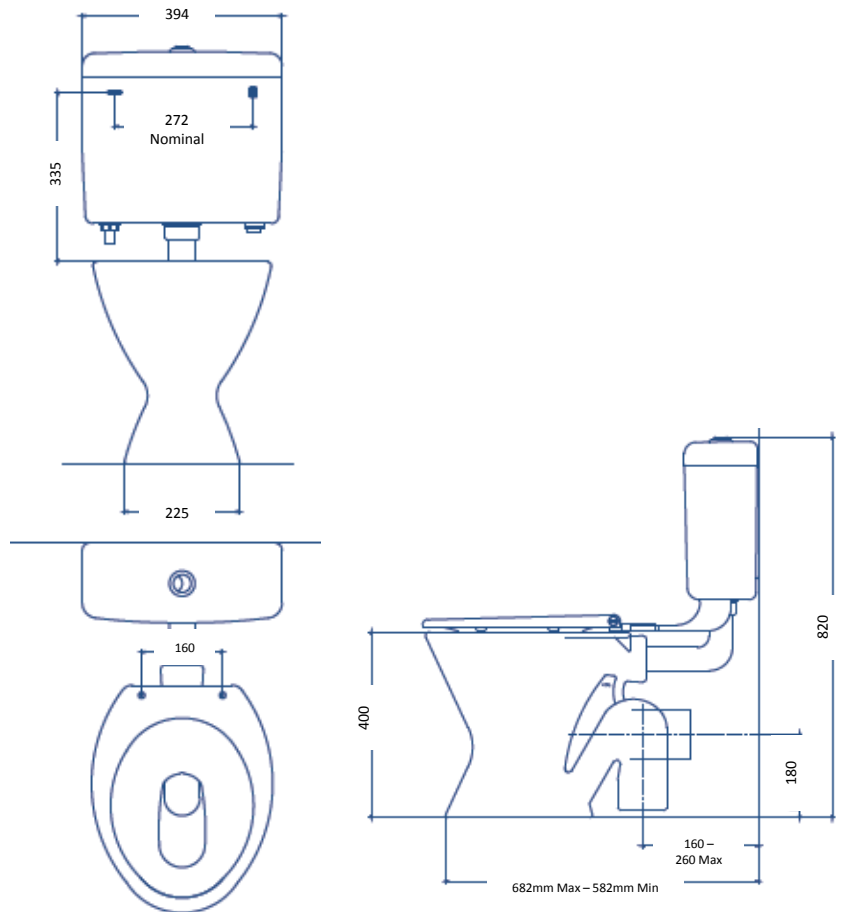

PRODUCT CODE

DVIENNASWH (S Trap)

DVIENNAPWH (P Trap)

COMPONENTS

- Vitreous China Pan
- Plastic Cistern
- Plastic Link
- Plastic Seat

FEATURES

- Vitreous China Pan with Plastic Seat & Link
- Quick Release Seat for Easier Cleaning
- 4 Star WELS Rating – 4.5/3L Flush Adjustable up to 6/3L
- Detachable Cistern Mounting Bracket for easy wall installation
- S or P Pan Configurations
- S Setout 160 – 260mm
- P Setout 180mm
- Bottom Left or Right Water Inlet Options

RELATED PRODUCTS & ACCESSORIES

- Dux Bathroom Solutions Range

TECHNICAL SPECIFICATIONS

Pan: 4.5L Standard Pan

Cistern: Plastic

Rim: Open Style

S Setout: 160 – 260mm

P Setout: 180mm

Available Inlets: Bottom Left & Right

Seat: Plastic Seat included – Reorder Code CLDFWH

Link: Plastic Link

S Pan Box weight: 13.5kg

P Pan Box Weight: 13.7kg

Cistern Box Weight: 4.35kg

All dimensions are in millimetres and subject to normal manufacturing tolerances. Dux reserves the right to vary specifications without notice.