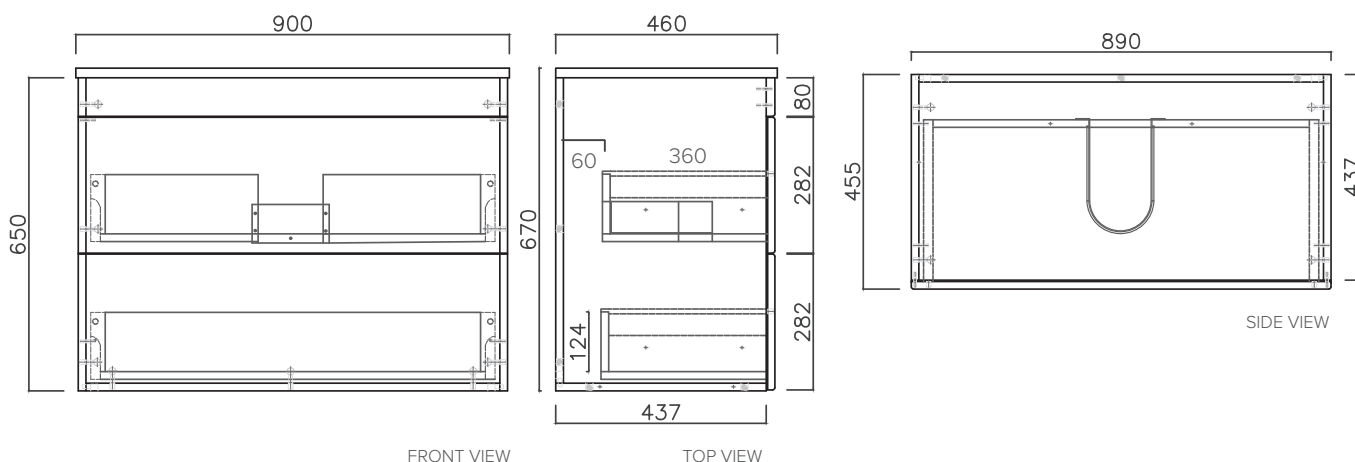

Technical Details

Note: All measurements shown are in millimetres. Sizes are nominal.