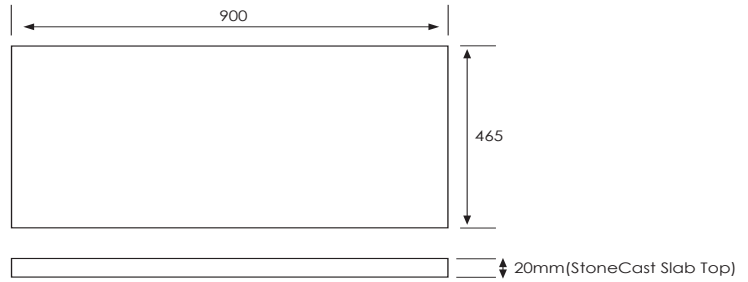

Midnight Stone
MS

Note: To order a Slab Top, add the slab top code to the cabinet code.

Technical Details

Note: All measurements shown are in millimetres. Sizes are nominal.

SPECIFICATION SHEET

Slab Top Options

StoneCast Slab Top 900

W900 x D465 x H20

Gloss White - SC

Matte White - SCMW

Gloss White

Matte White

Quartz Slab Top 900

W900 x D465 x H20