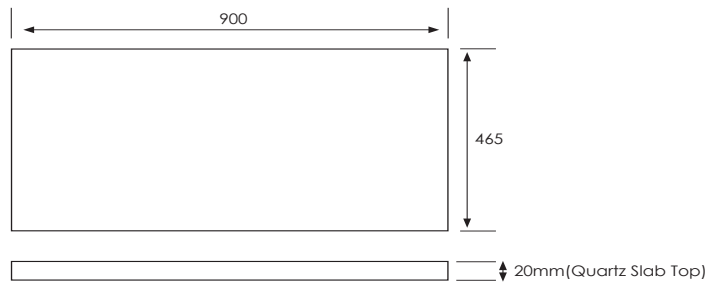

StoneCast Slab Top 900

W900 x D465 x H20

Gloss White - SC

Matte White - SCMW

Gloss White

Matte White

Quartz Slab Top 900

W900 x D465 x H20

Midnight Stone - MS

Himalaya - HY

Midnight Stone

Himalaya

Tap Hole Position

Tap hole position must be specified

- NTH** No Tap Holes
- CTH** Centre Tap Holes
- LTH** Left Tap Holes
- RTH** Right Tap Holes
- ITH*** Inside Tap Holes
- OTH*** Outside Tap Holes