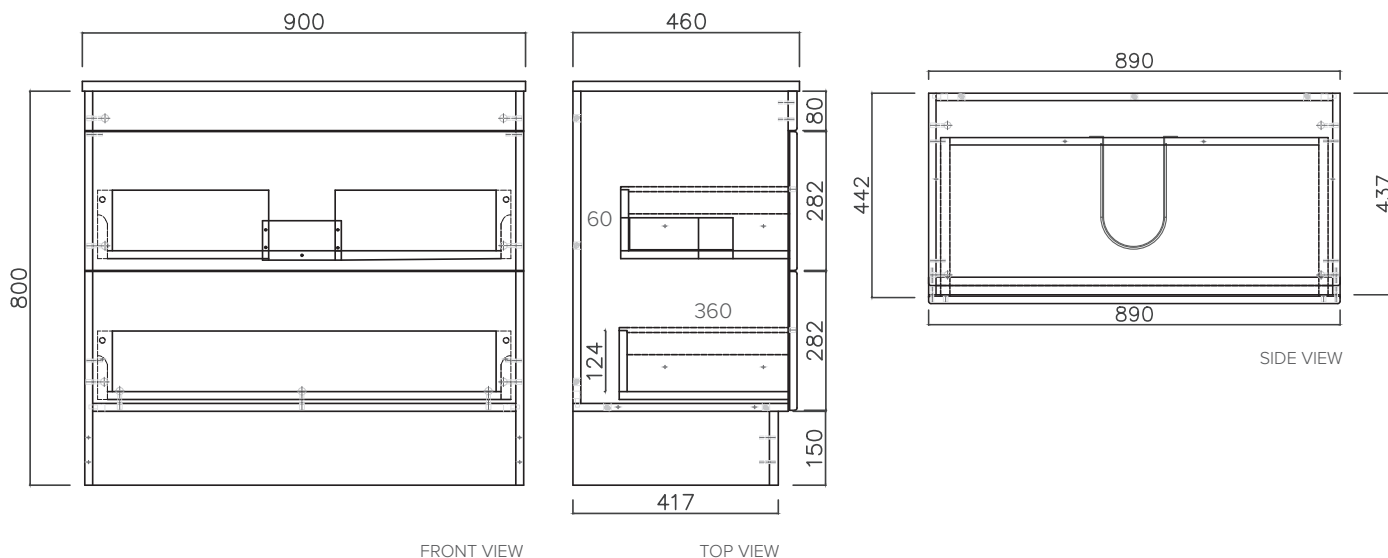

SPECIFICATION SHEET

Skye 900mm 2 Drawer Floor Vanity

Features

- Floorstanding
- Full Extension Soft Close Drawers
- Cabinet:
White - 2-Pack Urethane on MRF
Colour - Laminate Finish
- Slab Top Options:
20mm Quartz Top or StoneCast Top
- Dimensions: H820 x W900 x D465
- Floor plumbing provision has been allowed for with a 60mm space behind lower drawer. Note lower drawer DOES NOT have a plumbing cutout and is designed to offer full storage space.
- **Optional: Floor plumbing waste provision in bottom drawer [88515] - Additional \$75 RRP**

*Note: Vessel basins are purchased separately.
Visit www.newtech.co.nz for full range of vessel basin options.*

Cabinet Options

StoneCast Slab Top Options

Quartz Slab Top Options

Note: To order a Slab Top, add the slab top code to the cabinet code.

Technical Details

Note: All measurements shown are in millimetres. Sizes are nominal.

SPECIFICATION SHEET

Slab Top Options

StoneCast Slab Top 900

W900 x D465 x H20

Gloss White - SC

Matte White - SCMW

Tap Hole Position

Tap hole position must be specified

- NTH** No Tap Holes
- CTH** Centre Tap Holes
- LTH** Left Tap Holes
- RTH** Right Tap Holes
- ITH*** Inside Tap Holes
- OTH*** Outside Tap Holes

*only applicable with double basins