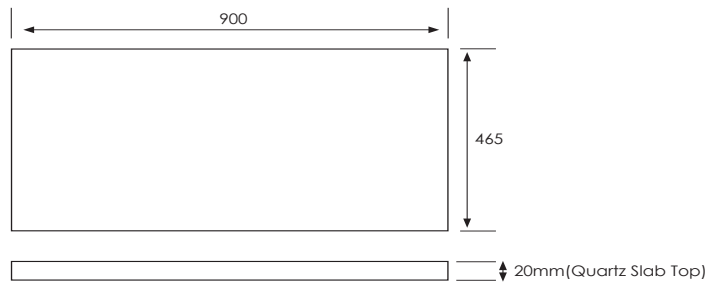

Technical Details

Note: All measurements shown are in millimetres. Sizes are nominal.

SPECIFICATION SHEET

Slab Top Options

StoneCast Slab Top 900

W900 x D465 x H20

Gloss White - SC

Matte White - SCMW

Gloss White

Matte White

Quartz Slab Top 900

W900 x D465 x H20

Midnight Stone - MS

Himalaya - HY

Midnight Stone

Himalaya

Tap Hole Position

Tap hole position must be specified

- NTH** No Tap Holes
- CTH** Centre Tap Holes
- LTH** Left Tap Holes
- RTH** Right Tap Holes
- ITH*** Inside Tap Holes
- OTH*** Outside Tap Holes

*only applicable with double basins