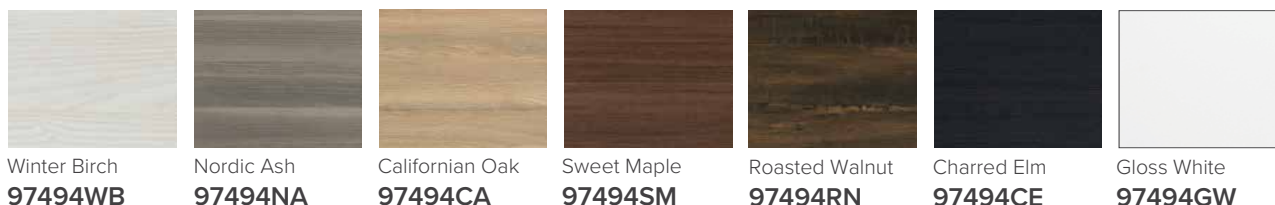

SPECIFICATION SHEET

Skye 900mm 2 Drawer Floor Vanity

Features

- Floorstanding
- Full Extension Soft Close Drawers
- Cabinet:
White - 2-Pack Urethane on MRF
Colour - Laminate Finish
- Slab Top Options:
20mm Quartz Top or StoneCast Top
- Dimensions: H820 x W900 x D465
- Floor plumbing provision has been allowed for with a 60mm space behind lower drawer. Note lower drawer DOES NOT have a plumbing cutout and is designed to offer full storage space.
- **Optional: Floor plumbing waste provision in bottom drawer [88515] - Additional \$75 RRP**

*Note: Vessel basins are purchased separately.
Visit www.newtech.co.nz for full range of vessel basin options.*

Cabinet Options

StoneCast Slab Top Options

Quartz Slab Top Options

Note: To order a Slab Top, add the slab top code to the cabinet code.

Technical Details

Note: All measurements shown are in millimetres. Sizes are nominal.

SPECIFICATION SHEET

Slab Top Options

StoneCast Slab Top 900

W900 x D465 x H20

Gloss White - SC

Matte White - SCMW