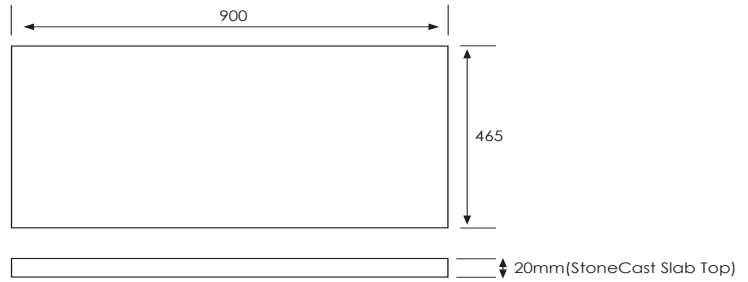

SPECIFICATION SHEET

Skye 900mm 2 Drawer Floor Vanity

Features

- Floorstanding
- Full Extension Soft Close Drawers
- Cabinet:
White - 2-Pack Urethane on MRF
Colour - Laminate Finish
- Slab Top Options:
20mm Quartz Top or StoneCast Top
- Dimensions: H820 x W900 x D465
- Floor plumbing provision has been allowed for with a 60mm space behind lower drawer. Note lower drawer DOES NOT have a plumbing cutout and is designed to offer full storage space.
- **Optional: Floor plumbing waste provision in bottom drawer [88515] - Additional \$75 RRP**

Technical Details

Note: All measurements shown are in millimetres. Sizes are nominal.

SPECIFICATION SHEET

Slab Top Options

StoneCast Slab Top 900

W900 x D465 x H20

Gloss White - SC

Matte White - SCMW

Tap Hole Position

Tap hole position must be specified

- NTH** No Tap Holes
- CTH** Centre Tap Holes
- LTH** Left Tap Holes
- RTH** Right Tap Holes
- ITH*** Inside Tap Holes
- OTH*** Outside Tap Holes

*only applicable with double basins