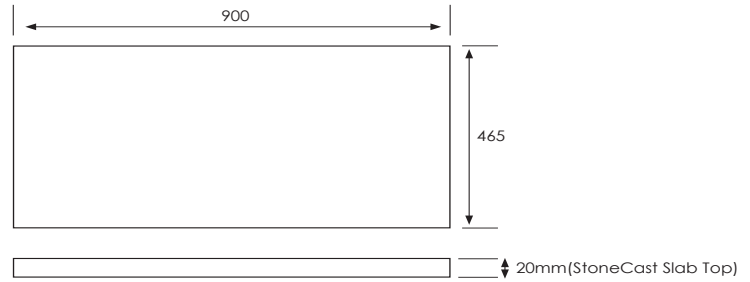

Midnight Stone
MS

Note: To order a Slab Top, add the slab top code to the cabinet code.

Technical Details

Note: All measurements shown are in millimetres. Sizes are nominal.

SPECIFICATION SHEET

Slab Top Options

StoneCast Slab Top 900

W900 x D465 x H20

Gloss White - SC

Matte White - SCMW

Gloss White

Matte White

Quartz Slab Top 900

W900 x D465 x H20