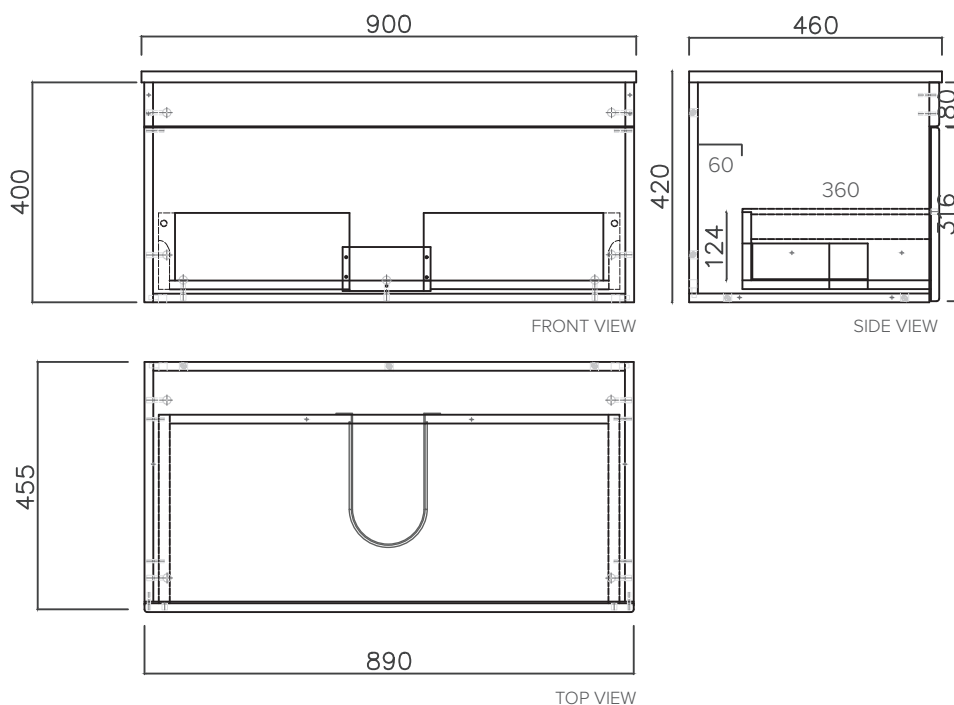

Technical Details

Note: All measurements shown are in millimetres. Sizes are nominal.