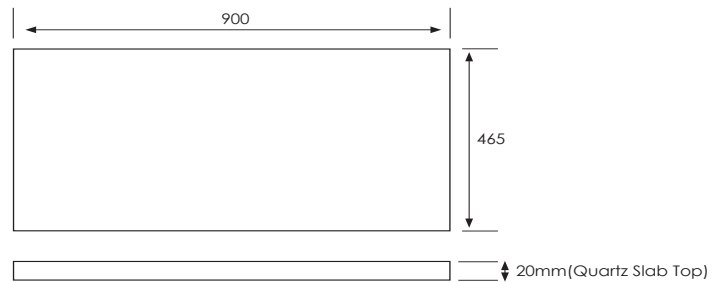

StoneCast Slab Top 900

W900 x D465 x H20

Gloss White - SC

Matte White - SCMW

Gloss White

Matte White

Quartz Slab Top 900

W900 x D465 x H20

Midnight Stone - MS

Himalaya - HY

Midnight Stone

Himalaya

Tap Hole Position

Tap hole position must be specified

- NTH** No Tap Holes
- CTH** Centre Tap Holes
- LTH** Left Tap Holes
- RTH** Right Tap Holes
- ITH*** Inside Tap Holes
- OTH*** Outside Tap Holes