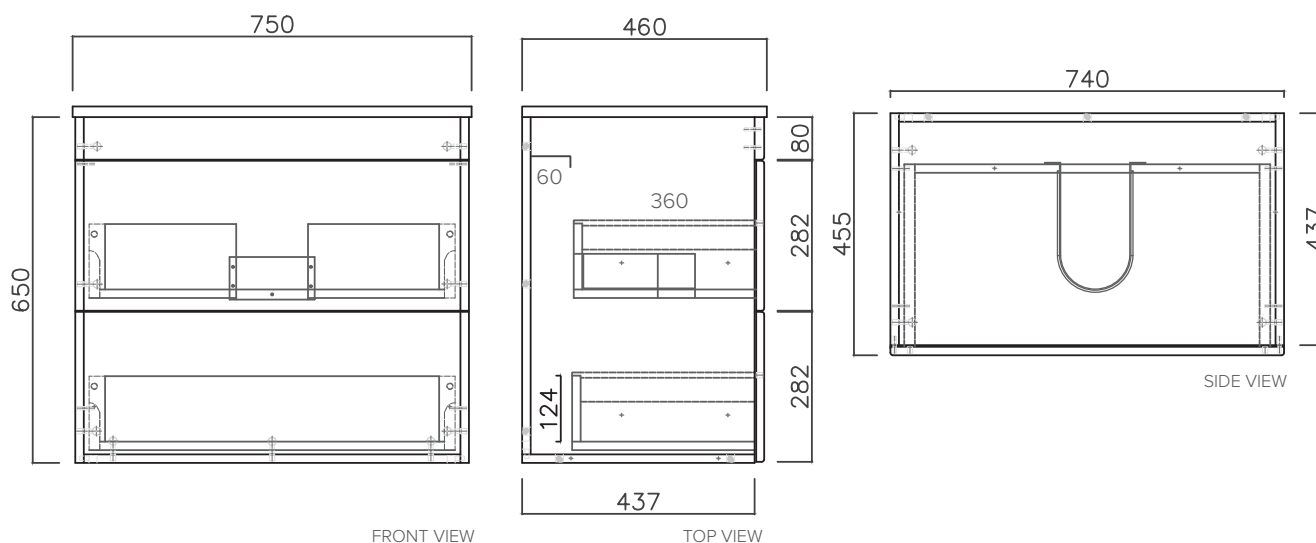

SPECIFICATION SHEET

Skye 750mm 2 Drawer Wall Vanity

Features

- Wall Hung
- Full Extension Soft Close Drawers
- Cabinet:
White - 2-Pack Urethane on MRF
Colour - Laminate Finish
- Slab Top Options:
20mm Quartz Top or StoneCast Top
- Dimensions: H670 x W750 x D465
- Plumbing provision has been allowed for with a 60mm space behind lower drawer. Note lower drawer DOES NOT have a plumbing cutout and is designed to offer full storage space.

*Note: Vessel basins are purchased separately.
Visit www.newtech.co.nz for full range of vessel basin options.*

Cabinet Options

StoneCast Slab Top Options

Quartz Slab Top Options

Note: To order a Slab Top, add the slab top code to the cabinet code.

Technical Details

Note: All measurements shown are in millimetres. Sizes are nominal.

SPECIFICATION SHEET

Slab Top Options

StoneCast Slab Top 750

W750 x D465 x H20

Gloss White - SC

Matte White - SCMW

Tap Hole Position

Tap hole position must be specified

- NTH** No Tap Holes
- CTH** Centre Tap Holes
- LTH** Left Tap Holes
- RTH** Right Tap Holes
- ITH*** Inside Tap Holes
- OTH*** Outside Tap Holes

*only applicable with double basins