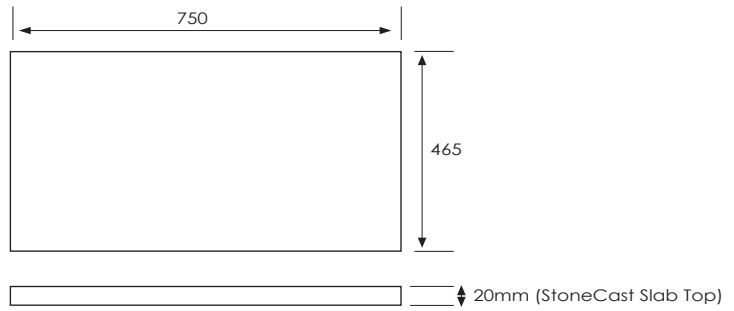

SPECIFICATION SHEET

Skye 750mm 2 Drawer Wall Vanity

Features

- Wall Hung
- Full Extension Soft Close Drawers
- Cabinet:
White - 2-Pack Urethane on MRF
Colour - Laminate Finish
- Slab Top Options:
20mm Quartz Top or StoneCast Top
- Dimensions: H670 x W750 x D465
- Plumbing provision has been allowed for with a 60mm space behind lower drawer. Note lower drawer DOES NOT have a plumbing cutout and is designed to offer full storage space.

Technical Details

Note: All measurements shown are in millimetres. Sizes are nominal.

SPECIFICATION SHEET

Slab Top Options

StoneCast Slab Top 750

W750 x D465 x H20

Gloss White - SC

Matte White - SCMW

Gloss White

Matte White

Quartz Slab Top 750

W750 x D465 x H20

Midnight Stone - MS

Himalaya - HY

Midnight Stone

Himalaya

Tap Hole Position

Tap hole position must be specified

- NTH** No Tap Holes
- CTH** Centre Tap Holes
- LTH** Left Tap Holes
- RTH** Right Tap Holes
- ITH*** Inside Tap Holes
- OTH*** Outside Tap Holes

*only applicable with double basins