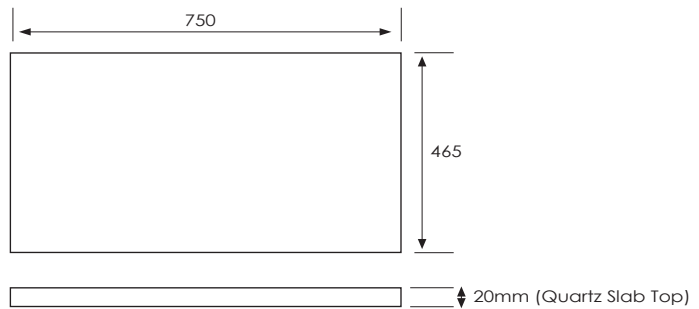

Technical Details

Note: All measurements shown are in millimetres. Sizes are nominal.

SPECIFICATION SHEET

Slab Top Options

StoneCast Slab Top 750

W750 x D465 x H20

Gloss White - SC

Matte White - SCMW

Gloss White

Matte White

Quartz Slab Top 750

W750 x D465 x H20

Midnight Stone - MS

Himalaya - HY

Midnight Stone

Himalaya

Tap Hole Position

Tap hole position must be specified

- NTH** No Tap Holes
- CTH** Centre Tap Holes
- LTH** Left Tap Holes
- RTH** Right Tap Holes
- ITH*** Inside Tap Holes
- OTH*** Outside Tap Holes

*only applicable with double basins