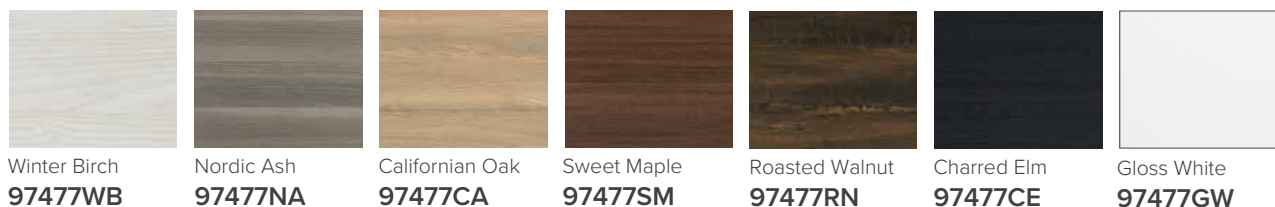

SPECIFICATION SHEET

Skye 750mm 2 Drawer Wall Vanity

Features

- Wall Hung
- Full Extension Soft Close Drawers
- Cabinet:
White - 2-Pack Urethane on MRF
Colour - Laminate Finish
- Slab Top Options:
20mm Quartz Top or StoneCast Top
- Dimensions: H670 x W750 x D465
- Plumbing provision has been allowed for with a 60mm space behind lower drawer. Note lower drawer DOES NOT have a plumbing cutout and is designed to offer full storage space.

*Note: Vessel basins are purchased separately.
Visit www.newtech.co.nz for full range of vessel basin options.*

Cabinet Options

StoneCast Slab Top Options

Quartz Slab Top Options

Note: To order a Slab Top, add the slab top code to the cabinet code.

Technical Details

Note: All measurements shown are in millimetres. Sizes are nominal.

SPECIFICATION SHEET

Slab Top Options

StoneCast Slab Top 750

W750 x D465 x H20

Gloss White - SC

Matte White - SCMW