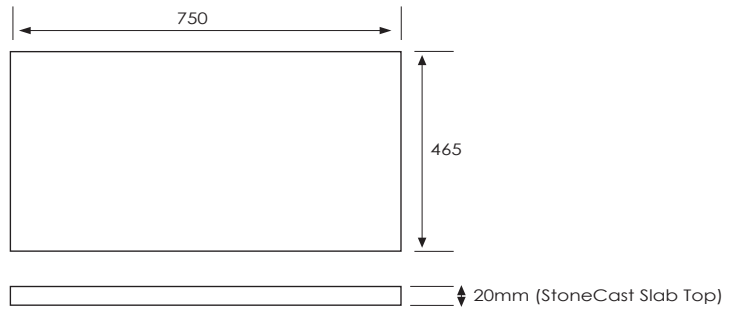

SPECIFICATION SHEET

Slab Top Options

StoneCast Slab Top 750

W750 x D465 x H20

Gloss White - SC

Matte White - SCMW