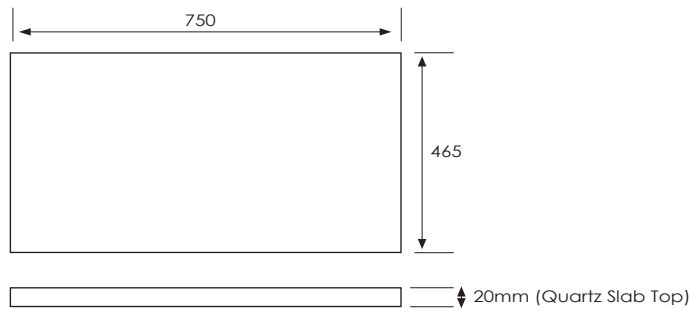

### Technical Details

*Note: All measurements shown are in millimetres. Sizes are nominal.*

## Slab Top Options

### Quartz Slab Top 750

W750 x D465 x H20

Midnight Stone - MS

Himalaya - HY

Midnight Stone

Himalaya