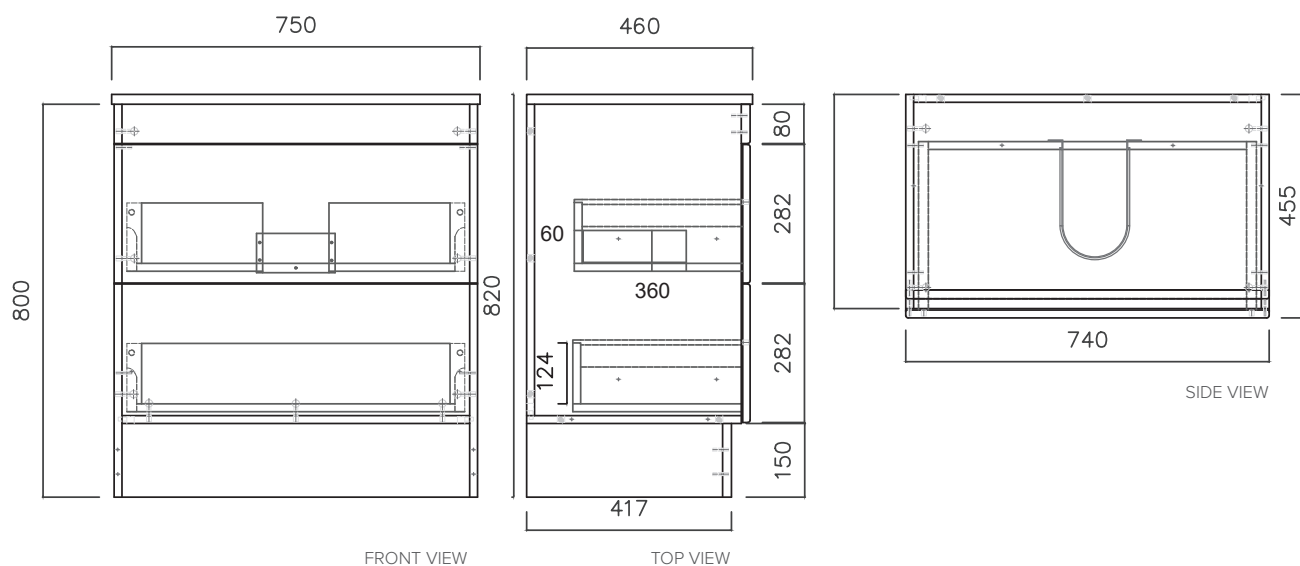

### Features

- Floorstanding
- Full Extension Soft Close Drawers
- Cabinet:  
White - 2-Pack Urethane on MRF  
Colour - Laminate Finish
- Slab Top Options:  
20mm Quartz Top or StoneCast Top
- Dimensions: H820 x W750 x D465
- Floor plumbing provision has been allowed for with a 60mm space behind lower drawer. Note lower drawer DOES NOT have a plumbing cutout and is designed to offer full storage space.
- **Optional: Floor plumbing waste provision in lower drawer [88515] - Additional \$75 RRP**

### Technical Details

*Note: All measurements shown are in millimetres. Sizes are nominal.*