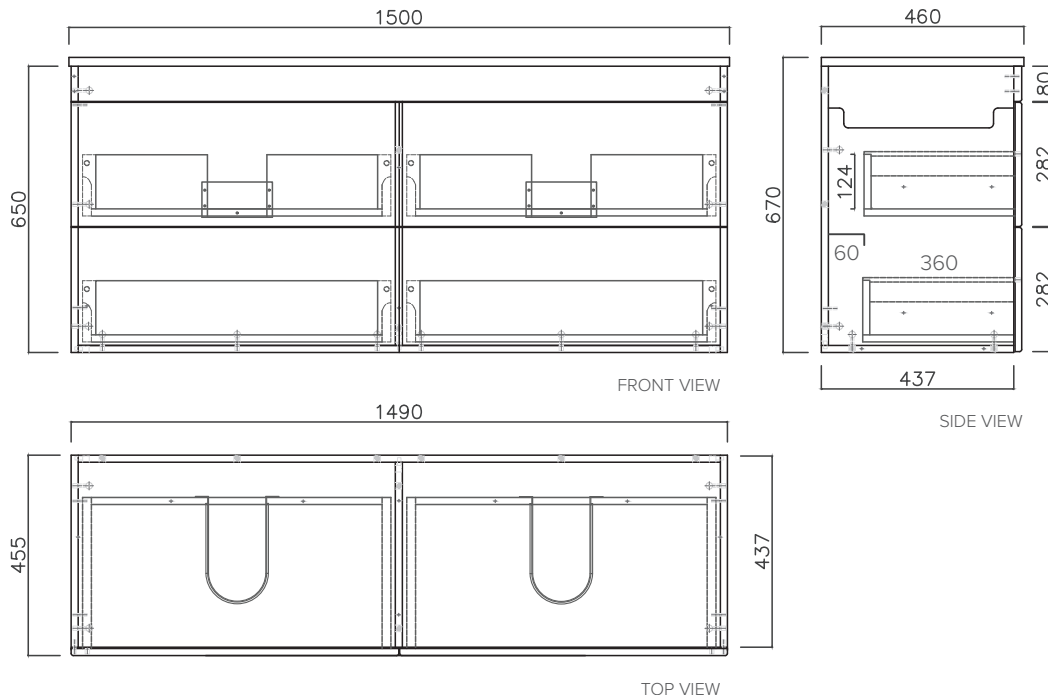

SPECIFICATION SHEET

Skye 1500mm 4 Drawer Wall Vanity with Left or Right Offset Basin

Features

- Wall Hung
- Full Extension Soft Close Drawers
- Cabinet:
White - 2-Pack Urethane on MRF
Colour - Laminate Finish
- Slab Top Options:
20mm Quartz Top or StoneCast Top
- Dimensions: H670 x W1500 x D465
- Plumbing provision has been allowed for with a 60mm space behind lower drawers. Note lower drawers DO NOT have a plumbing cutout and are designed to offer full storage space

Himalaya
HY

Midnight Stone
MS

Note: To order a Slab Top, add the slab top code to the cabinet code.

Technical Details

Note: All measurements shown are in millimetres. Sizes are nominal.

Note: Only one drawer box will have a U-shape cutout, dependent on basin position.

SPECIFICATION SHEET

Slab Top Options

StoneCast Slab Top 1500

W1500 x D465 x H20

Gloss White - SC

Matte White - SCMW

Gloss White

Matte White