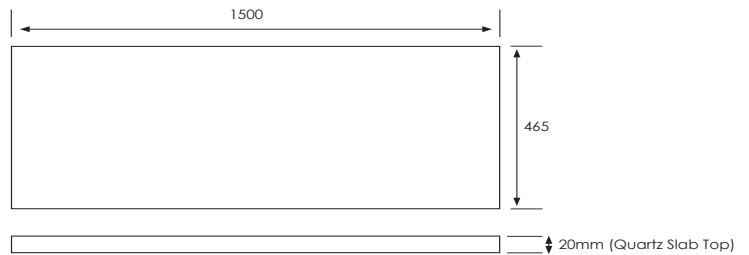

SPECIFICATION SHEET

Slab Top Options

StoneCast Slab Top 1500

W1500 x D465 x H20

Gloss White - SC

Matte White - SCMW

Gloss White

Matte White

Quartz Slab Top 1500

W1500 x D465 x H20

Midnight Stone - MS

Himalaya - HY

Midnight Stone

Himalaya

Tap Hole Position

Tap hole position must be specified

- NTH** No Tap Holes
- CTH** Centre Tap Holes
- LTH** Left Tap Holes
- RTH** Right Tap Holes
- ITH*** Inside Tap Holes
- OTH*** Outside Tap Holes

*only applicable with double basins