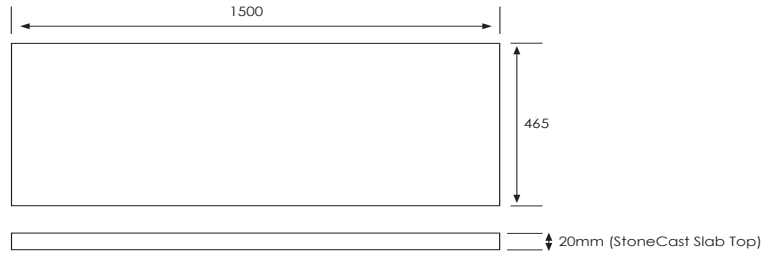

SPECIFICATION SHEET

Skye 1500mm 4 Drawer Wall Vanity

Features

- Wall Hung
- Full Extension Soft Close Drawers
- Cabinet:
White - 2-Pack Urethane on MRF
Colour - Laminate Finish
- Slab Top Options:
20mm Quartz Top or StoneCast Top
- Dimensions: H670 x W1500 x D465
- Plumbing provision has been allowed for with a 60mm space behind lower drawers. Note lower drawers DO NOT have a plumbing cutout and are designed to offer full storage space

Technical Details

Note: All measurements shown are in millimetres. Sizes are nominal.

SPECIFICATION SHEET

Slab Top Options

StoneCast Slab Top 1500

W1500 x D465 x H20

Gloss White - SC

Matte White - SCMW

Gloss White

Matte White

Quartz Slab Top 1500

W1500 x D465 x H20

Midnight Stone - MS

Himalaya - HY

Midnight Stone

Himalaya

Tap Hole Position

Tap hole position must be specified

- NTH** No Tap Holes
- CTH** Centre Tap Holes
- LTH** Left Tap Holes
- RTH** Right Tap Holes
- ITH*** Inside Tap Holes
- OTH*** Outside Tap Holes

*only applicable with double basins