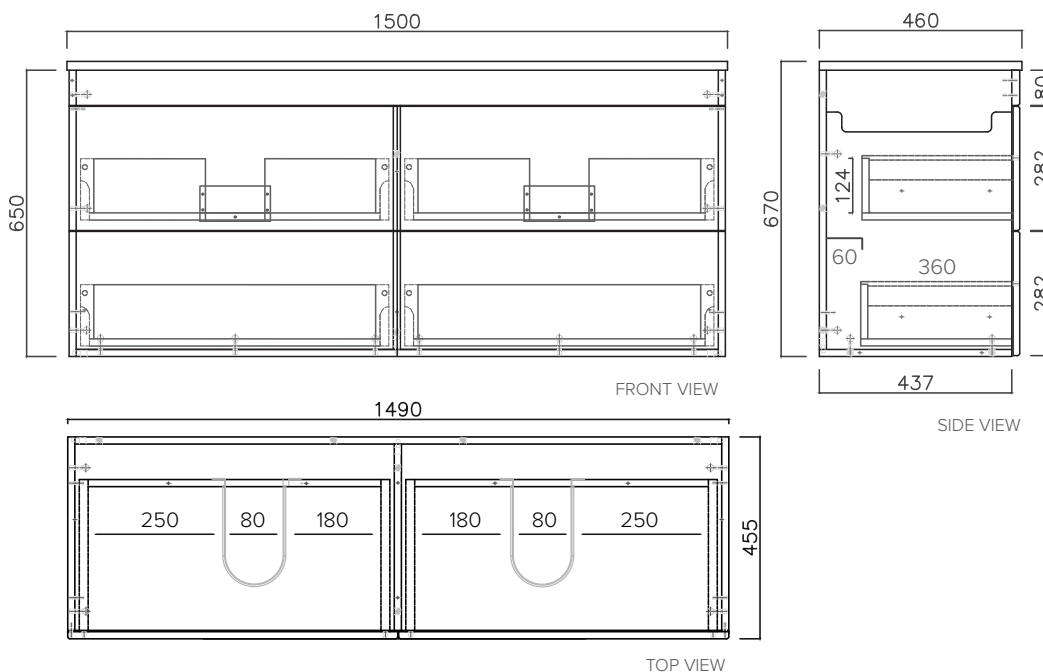

SPECIFICATION SHEET

Skye 1500mm 4 Drawer Wall Vanity

Features

- Wall Hung
- Full Extension Soft Close Drawers
- Cabinet:
White - 2-Pack Urethane on MRF
Colour - Laminate Finish
- Slab Top Options:
20mm Quartz Top or StoneCast Top
- Dimensions: H670 x W1500 x D465
- Plumbing provision has been allowed for with a 60mm space behind lower drawers. Note lower drawers DO NOT have a plumbing cutout and are designed to offer full storage space

*Note: Vessel basins are purchased separately.
Visit www.newtech.co.nz for full range of vessel basin options.*

Cabinet Options

StoneCast Slab Top Options

Quartz Slab Top Options

Note: To order a Slab Top, add the slab top code to the cabinet code.

Technical Details

Note: All measurements shown are in millimetres. Sizes are nominal.

SPECIFICATION SHEET

Slab Top Options

StoneCast Slab Top 1500

W1500 x D465 x H20

Gloss White - SC

Matte White - SCMW

Tap Hole Position

Tap hole position must be specified

- NTH** No Tap Holes
- CTH** Centre Tap Holes
- LTH** Left Tap Holes
- RTH** Right Tap Holes
- ITH*** Inside Tap Holes
- OTH*** Outside Tap Holes

*only applicable with double basins