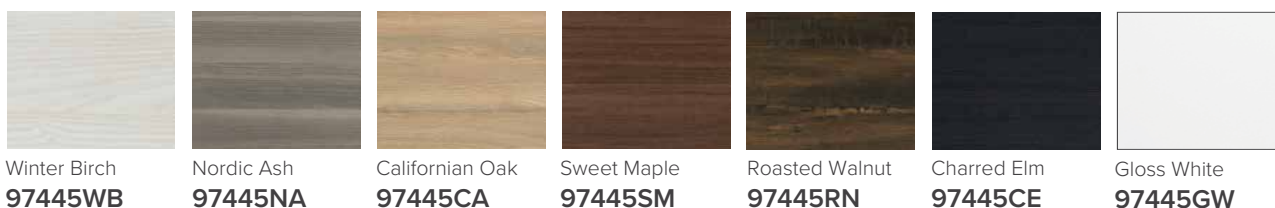

SPECIFICATION SHEET

Skye 1500mm 4 Drawer Wall Vanity

Features

- Wall Hung
- Full Extension Soft Close Drawers
- Cabinet:
White - 2-Pack Urethane on MRF
Colour - Laminate Finish
- Slab Top Options:
20mm Quartz Top or StoneCast Top
- Dimensions: H670 x W1500 x D465
- Plumbing provision has been allowed for with a 60mm space behind lower drawers. Note lower drawers DO NOT have a plumbing cutout and are designed to offer full storage space

*Note: Vessel basins are purchased separately.
Visit www.newtech.co.nz for full range of vessel basin options.*

Cabinet Options

StoneCast Slab Top Options

Quartz Slab Top Options

Note: To order a Slab Top, add the slab top code to the cabinet code.

Technical Details

Note: All measurements shown are in millimetres. Sizes are nominal.

SPECIFICATION SHEET

Slab Top Options

StoneCast Slab Top 1500

W1500 x D465 x H20

Gloss White - SC

Matte White - SCMW