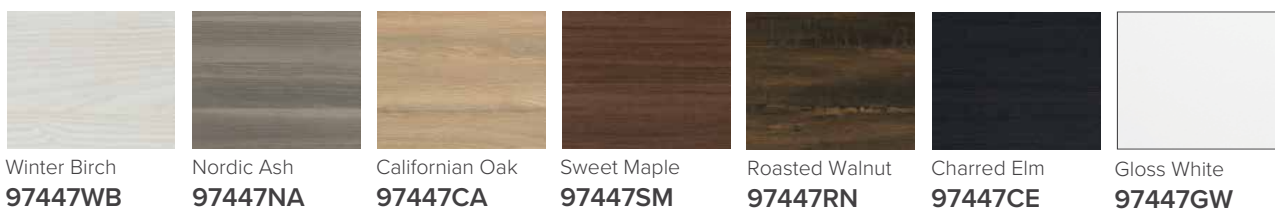

SPECIFICATION SHEET

Skye 1500mm 4 Drawer Floor Vanity

Features

- Floorstanding
- Full Extension Soft Close Drawers
- Cabinet:
White - 2-Pack Urethane on MRF
Colour - Laminate Finish
- Slab Top Options:
20mm Quartz Top or StoneCast Top
- Dimensions: H820 x W1500 x D465
- Floor plumbing provision has been allowed for with a 60mm space behind lower drawer. Note lower drawers DO NOT have a plumbing cutout and is designed to offer full storage space.
- **Optional: Floor plumbing waste provision in bottom drawer [88515] - Additional \$75ea RRP**

*Note: Vessel basins are purchased separately.
Visit www.newtech.co.nz for full range of vessel basin options.*

Cabinet Options

StoneCast Slab Top Options

Quartz Slab Top Options

Note: To order a Slab Top, add the slab top code to the cabinet code.

Technical Details

Note: All measurements shown are in millimetres. Sizes are nominal.

SPECIFICATION SHEET

Slab Top Options

StoneCast Slab Top 1500

W1500 x D465 x H20

Gloss White - SC

Matte White - SCMW