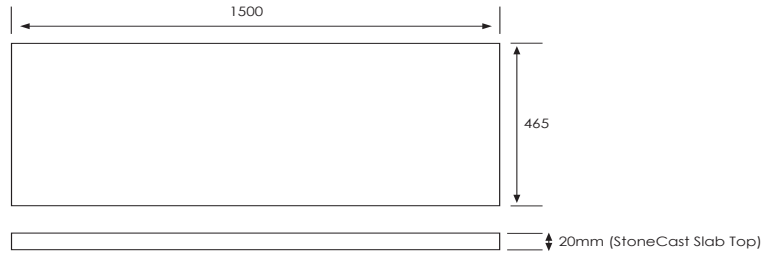

Technical Details

Note: All measurements shown are in millimetres. Sizes are nominal.

SPECIFICATION SHEET

Slab Top Options

StoneCast Slab Top 1500

W1500 x D465 x H20

Gloss White - SC

Matte White - SCMW

Gloss White

Matte White

Quartz Slab Top 1500

W1500 x D465 x H20

Midnight Stone - MS

Himalaya - HY

Midnight Stone

Himalaya

Tap Hole Position

Tap hole position must be specified

- NTH** No Tap Holes
- CTH** Centre Tap Holes
- LTH** Left Tap Holes
- RTH** Right Tap Holes
- ITH*** Inside Tap Holes
- OTH*** Outside Tap Holes

*only applicable with double basins