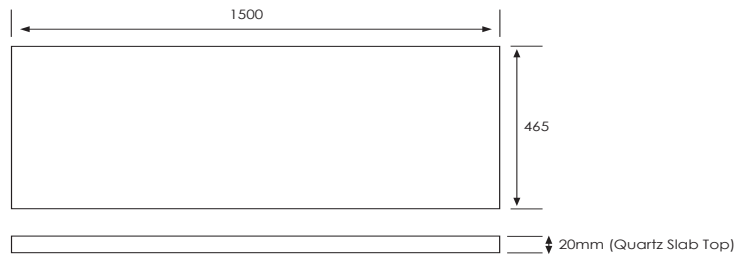

Technical Details

Note: All measurements shown are in millimetres. Sizes are nominal.

SPECIFICATION SHEET

Slab Top Options

StoneCast Slab Top 1500

W1500 x D465 x H20

Gloss White - SC

Matte White - SCMW

Gloss White

Matte White

Quartz Slab Top 1500

W1500 x D465 x H20

Midnight Stone - MS

Himalaya - HY

Midnight Stone

Himalaya

Tap Hole Position

Tap hole position must be specified

- NTH** No Tap Holes
- CTH** Centre Tap Holes
- LTH** Left Tap Holes
- RTH** Right Tap Holes
- ITH*** Inside Tap Holes
- OTH*** Outside Tap Holes

*only applicable with double basins