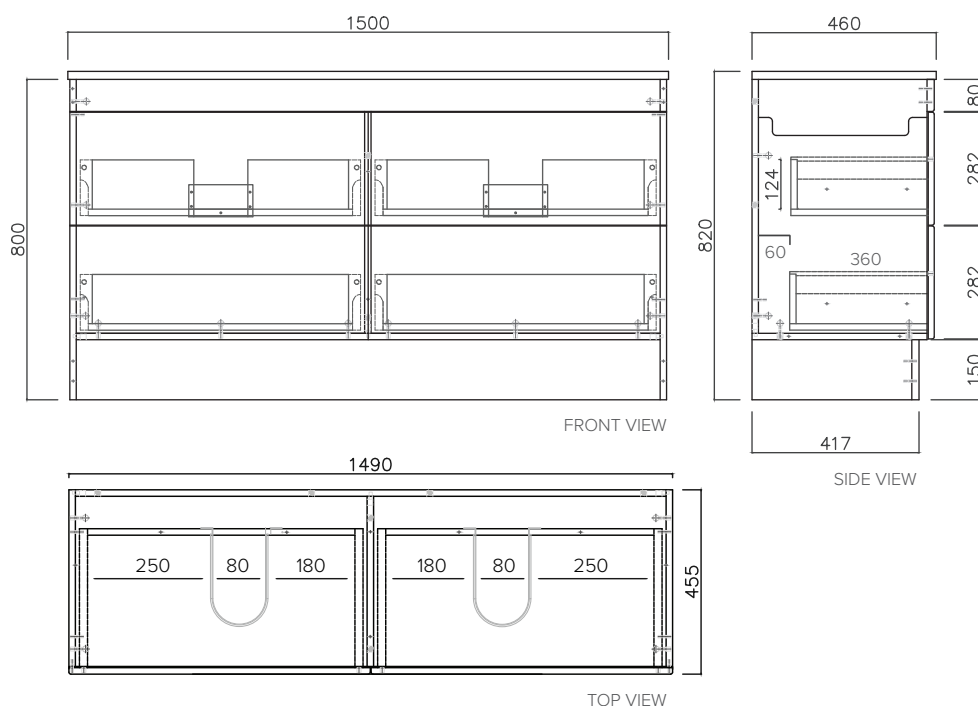

SPECIFICATION SHEET

Skye 1500mm 4 Drawer Floor Vanity

Features

- Floorstanding
- Full Extension Soft Close Drawers
- Cabinet:
White - 2-Pack Urethane on MRF
Colour - Laminate Finish
- Slab Top Options:
20mm Quartz Top or StoneCast Top
- Dimensions: H820 x W1500 x D465
- Floor plumbing provision has been allowed for with a 60mm space behind lower drawer. Note lower drawers DO NOT have a plumbing cutout and is designed to offer full storage space.
- **Optional: Floor plumbing waste provision in bottom drawer [88515] - Additional \$75ea RRP**

*Note: Vessel basins are purchased separately.
Visit www.newtech.co.nz for full range of vessel basin options.*

Cabinet Options

StoneCast Slab Top Options

Quartz Slab Top Options

Note: To order a Slab Top, add the slab top code to the cabinet code.

Technical Details

Note: All measurements shown are in millimetres. Sizes are nominal.

SPECIFICATION SHEET

Slab Top Options

StoneCast Slab Top 1500

W1500 x D465 x H20

Gloss White - SC

Matte White - SCMW

Tap Hole Position

Tap hole position must be specified

- NTH** No Tap Holes
- CTH** Centre Tap Holes
- LTH** Left Tap Holes
- RTH** Right Tap Holes
- ITH*** Inside Tap Holes
- OTH*** Outside Tap Holes

*only applicable with double basins