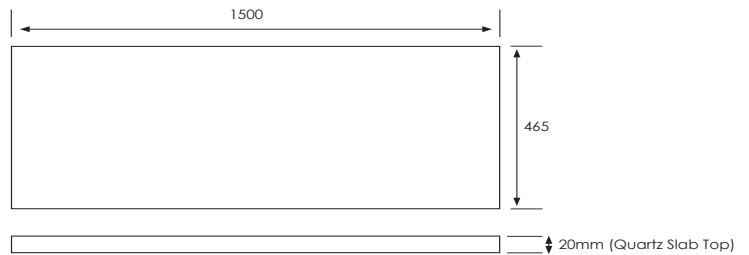

### Technical Details

*Note: All measurements shown are in millimetres. Sizes are nominal.*

*Note: Only one drawer box will have a U-shape cutout, dependent on basin position.*

## Slab Top Options

### StoneCast Slab Top 1500

W1500 x D465 x H20

Gloss White - SC

Matte White - SCMW

Gloss White

Matte White

### Quartz Slab Top 1500

W1500 x D465 x H20

Midnight Stone - MS

Himalaya - HY

Midnight Stone

Himalaya