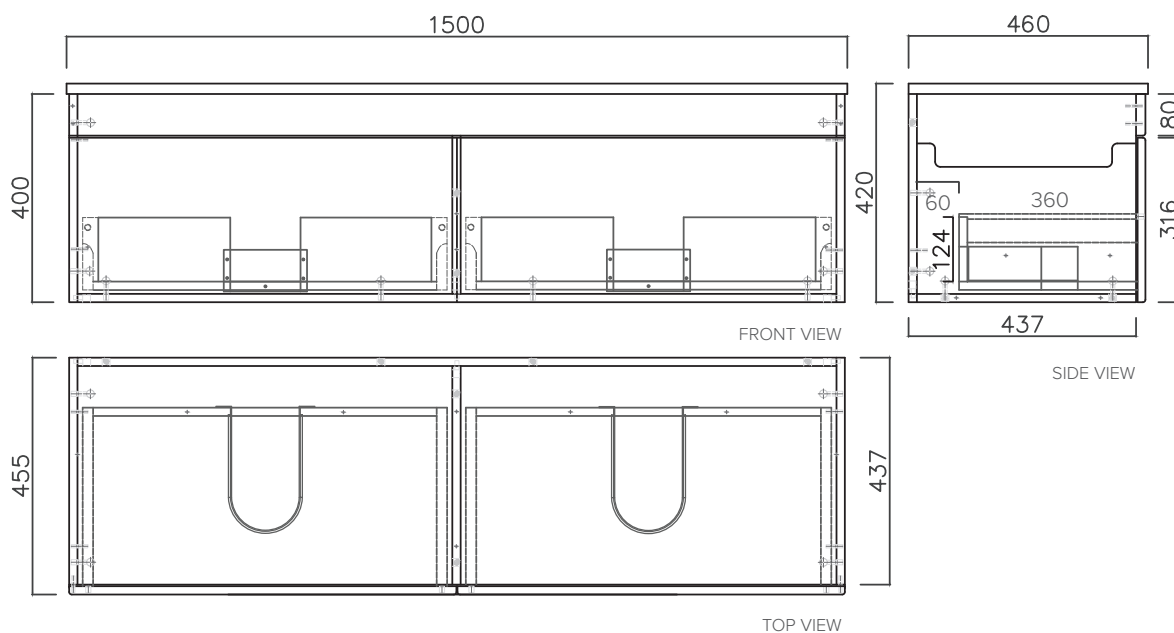

### Technical Details

*Note: All measurements shown are in millimetres. Sizes are nominal.*

*Note: Only one drawer box will have a U-shape cutout, dependent on basin position.*