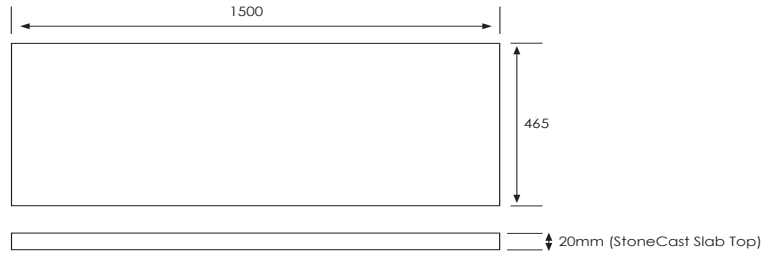

SPECIFICATION SHEET

Slab Top Options

StoneCast Slab Top 1500

W1500 x D465 x H20

Gloss White - SC

Matte White - SCMW