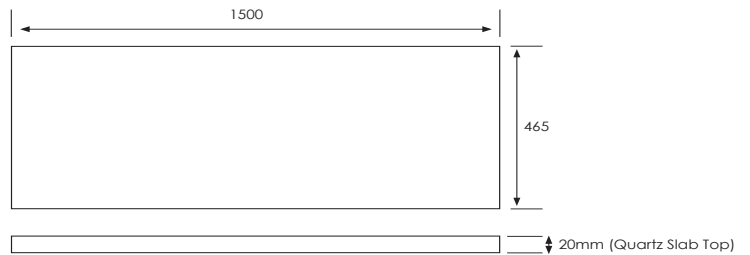

### Technical Details

*Note: All measurements shown are in millimetres. Sizes are nominal.*

## Slab Top Options

### StoneCast Slab Top 1500

W1500 x D465 x H20

Gloss White - SC

Matte White - SCMW

Gloss White

Matte White

### Quartz Slab Top 1500

W1500 x D465 x H20

Midnight Stone - MS

Himalaya - HY

Midnight Stone

Himalaya