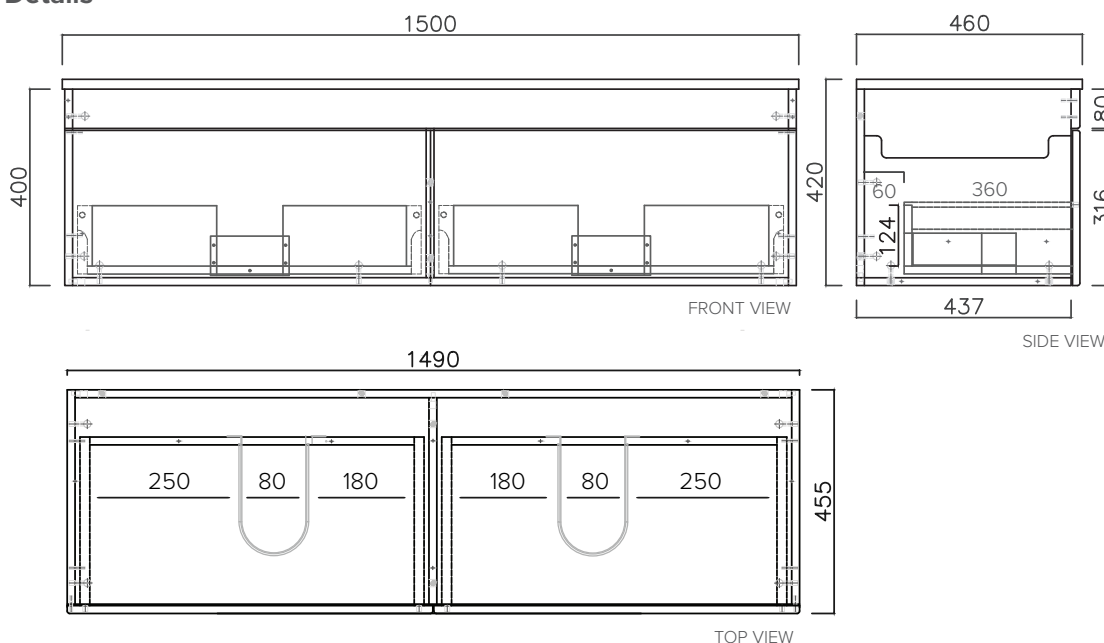

### Features

- Wall Hung
- Full Extension Soft Close Drawers
- Cabinet:  
White - 2-Pack Urethane on MRF  
Colour - Laminate Finish
- Slab Top Options:  
20mm Quartz Top or StoneCast Top
- Dimensions: H420 x W1500 x D465

### Technical Details

*Note: All measurements shown are in millimetres. Sizes are nominal.*