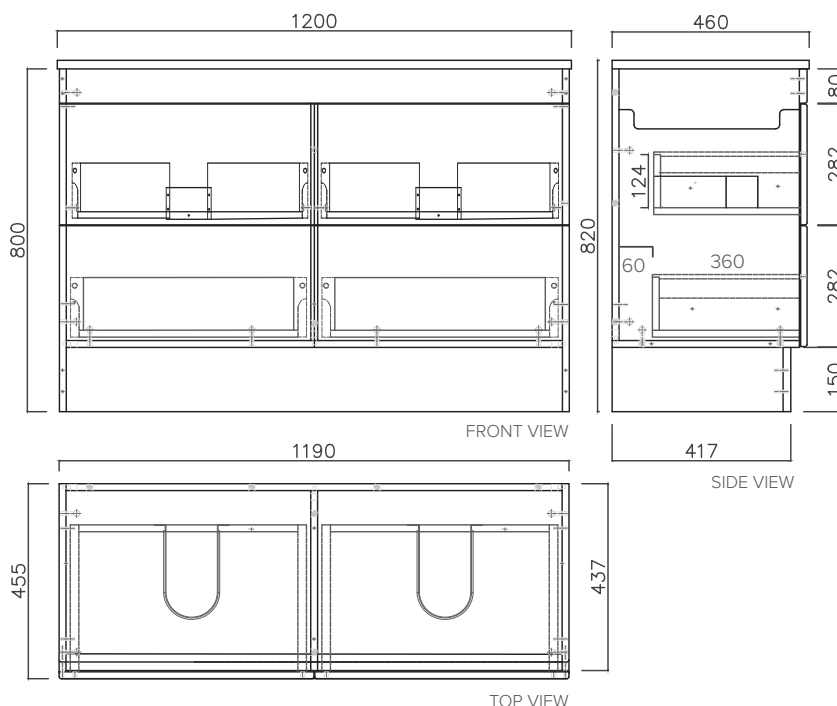

SPECIFICATION SHEET

Skye 1200mm 4 Drawer Left or Right Offset Basin Floor Vanity

Features

- Floorstanding
- Full Extension Soft Close Drawers
- Cabinet:
White - 2-Pack Urethane on MRF
Colour - Laminate Finish
- Slab Top Options:
20 mm Quartz Top or StoneCast Top
- Dimensions: H820 x W1200 x D465
- Floor plumbing provision has been allowed for with a 60mm space behind lower drawer. Note lower drawers DO NOT have plumbing cutouts and are designed to offer full storage space.
- **Optional: Floor plumbing waste provision in bottom drawer [88515] - Additional \$75 RRP**

Himalaya
HY

Midnight Stone
MS

Note: To order a Slab Top, add the slab top code to the cabinet code.

Technical Details

Note: All measurements shown are in millimetres. Sizes are nominal.

Note: Only one drawer box will have a U-shape cutout, dependent on basin position.

SPECIFICATION SHEET

Slab Top Options

StoneCast Slab Top 1200

W1200 x D465 x H20

Gloss White - SC

Matte White - SCMW

Gloss White

Matte White

Quartz Slab Top 1200

W1200 x D465 x H20

Midnight Stone - MS

Himalaya - HY

Midnight Stone

Himalaya

Tap Hole Position

Tap hole position must be specified