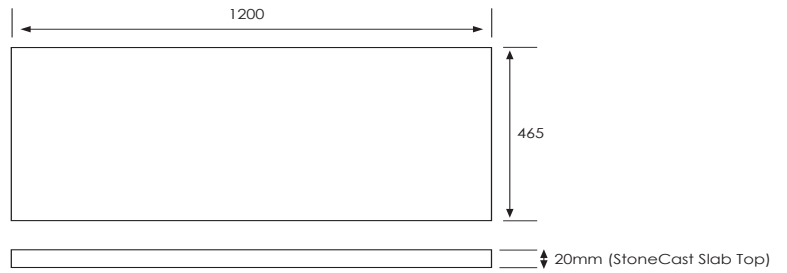

Midnight Stone
MS

Note: To order a Slab Top, add the slab top code to the cabinet code.

Technical Details

Note: All measurements shown are in millimetres. Sizes are nominal.

FRONT VIEW

SIDE VIEW

TOP VIEW

SPECIFICATION SHEET

Slab Top Options

StoneCast Slab Top 1200

W1200 x D465 x H20

Gloss White - SC

Matte White - SCMW

Gloss White

Matte White

Quartz Slab Top 1200