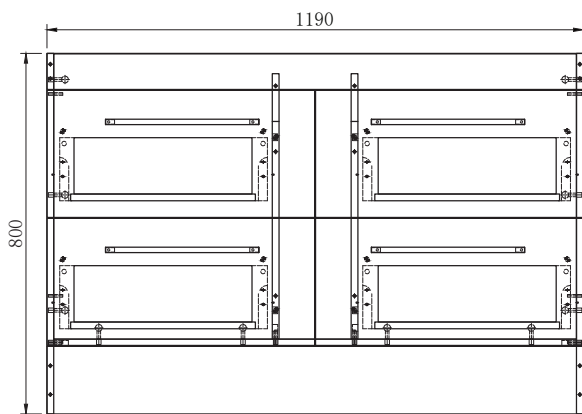

SPECIFICATION SHEET

Skye 1200mm 4 Drawer Floor Vanity

Features

- Floorstanding
- Full Extension Soft Close Drawers
- Cabinet:
White - 2-Pack Urethane on MRF
Colour - Laminate Finish
- Slab Top Options:
20mm Quartz Top
35mm StoneCast Top
- Dimensions: H820 x W1200 x D465

Midnight Stone
MS

Note: To order a Slab Top, add the slab top code to the cabinet code.

Technical Details

Note: All measurements shown are in millimetres. Sizes are nominal.

FRONT VIEW

SIDE VIEW

TOP VIEW

SPECIFICATION SHEET

Slab Top Options

StoneCast Slab Top 1200

W1200 x D465 x H20

Gloss White - SC

Matte White - SCMW

Gloss White

Matte White

Quartz Slab Top 1200

W1200 x D465 x H20

Midnight Stone - MS

Himalaya - HY

Midnight Stone

Himalaya

Tap Hole Position

Tap hole position must be specified

- NTH** No Tap Holes
- CTH** Centre Tap Holes
- LTH** Left Tap Holes
- RTH** Right Tap Holes
- ITH*** Inside Tap Holes
- OTH*** Outside Tap Holes