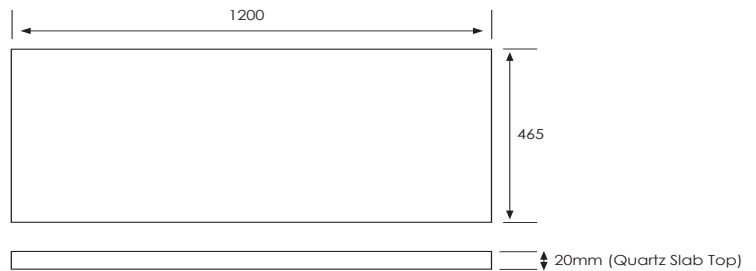

Slab Top Options

StoneCast Slab Top 1200

W1200 x D465 x H20

Gloss White - SC

Matte White - SCMW

Gloss White

Matte White

Quartz Slab Top 1200

W1200 x D465 x H20

Midnight Stone - MS

Himalaya - HY

Midnight Stone

Himalaya

Tap Hole Position

Tap hole position must be specified

- NTH** No Tap Holes
- CTH** Centre Tap Holes
- LTH** Left Tap Holes
- RTH** Right Tap Holes
- ITH*** Inside Tap Holes
- OTH*** Outside Tap Holes