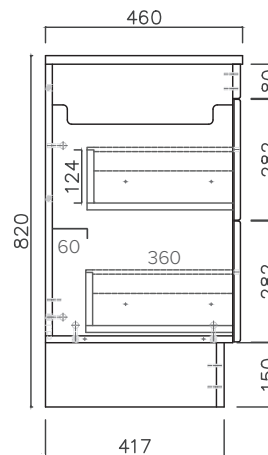

SPECIFICATION SHEET

Skye 1200mm 4 Drawer Floor Vanity

Features

- Floorstanding
- Full Extension Soft Close Drawers
- Cabinet:
White - 2-Pack Urethane on MRF
Colour - Laminate Finish
- Slab Top Options:
20mm Quartz Top
35mm StoneCast Top
- Dimensions: H820 x W1200 x D465

Midnight Stone
MS

Note: To order a Slab Top, add the slab top code to the cabinet code.

Technical Details

Note: All measurements shown are in millimetres. Sizes are nominal.

FRONT VIEW

SIDE VIEW

TOP VIEW

SPECIFICATION SHEET

Slab Top Options

StoneCast Slab Top 1200

W1200 x D465 x H20

Gloss White - SC

Matte White - SCMW

Gloss White

Matte White

Quartz Slab Top 1200

W1200 x D465 x H20

Midnight Stone - MS

Himalaya - HY

Midnight Stone

Himalaya

Tap Hole Position

Tap hole position must be specified

- NTH** No Tap Holes
- CTH** Centre Tap Holes
- LTH** Left Tap Holes
- RTH** Right Tap Holes
- ITH*** Inside Tap Holes
- OTH*** Outside Tap Holes