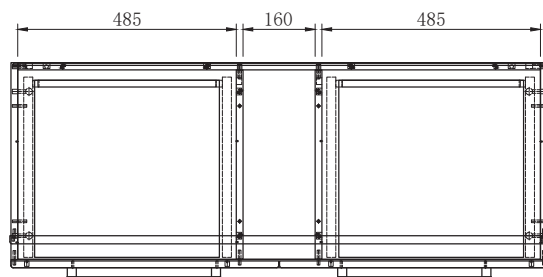

Midnight Stone
MS

Note: To order a Slab Top, add the slab top code to the cabinet code.

Technical Details

Note: All measurements shown are in millimetres. Sizes are nominal.

FRONT VIEW

SIDE VIEW

TOP VIEW

SPECIFICATION SHEET

Slab Top Options

StoneCast Slab Top 1200

W1200 x D465 x H20

Gloss White - SC

Matte White - SCMW

Gloss White

Matte White

Quartz Slab Top 1200

W1200 x D465 x H20

Midnight Stone - MS

Himalaya - HY

Midnight Stone

Himalaya

Tap Hole Position

Tap hole position must be specified

- NTH** No Tap Holes
- CTH** Centre Tap Holes
- LTH** Left Tap Holes
- RTH** Right Tap Holes
- ITH*** Inside Tap Holes
- OTH*** Outside Tap Holes