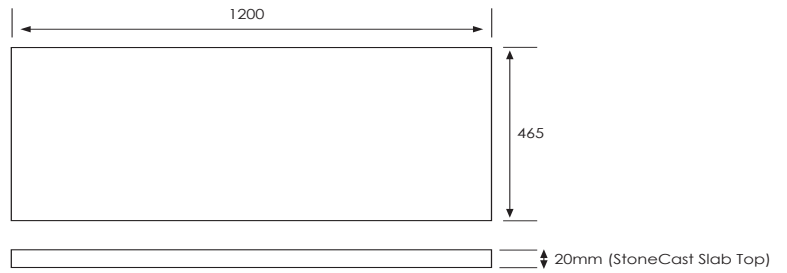

SPECIFICATION SHEET

Skye 1200mm 4 Drawer Double Basin Floor Vanity

Features

- Floorstanding
- Full Extension Soft Close Drawers
- Cabinet:
White - 2-Pack Urethane on MRF
Colour - Laminate Finish
- Slab Top Options:
20mm Quartz Top or StoneCast Top
- Dimensions: H820 x W1200 x D465
- Floor plumbing provision has been allowed for with a 60mm space behind lower drawer. Note lower drawers DO NOT have plumbing cutouts and are designed to offer full storage space.
- **Optional: Floor plumbing waste provision in bottom drawer [88515] - Additional \$75 RRP**

Midnight Stone
MS

Note: To order a Slab Top, add the slab top code to the cabinet code.

Technical Details

Note: All measurements shown are in millimetres. Sizes are nominal.

SPECIFICATION SHEET

Slab Top Options

StoneCast Slab Top 1200

W1200 x D465 x H20

Gloss White - SC

Matte White - SCMW

Gloss White

Matte White

Quartz Slab Top 1200

W1200 x D465 x H20