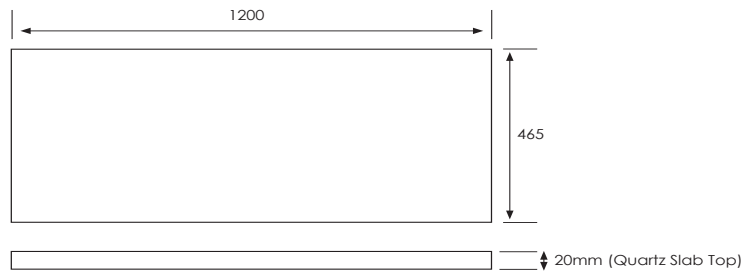

StoneCast Slab Top 1200

W1200 x D465 x H20

Gloss White - SC

Matte White - SCMW

Gloss White

Matte White

Quartz Slab Top 1200

W1200 x D465 x H20

Midnight Stone - MS

Himalaya - HY

Midnight Stone

Himalaya

Tap Hole Position

Tap hole position must be specified

- NTH** No Tap Holes
- CTH** Centre Tap Holes
- LTH** Left Tap Holes
- RTH** Right Tap Holes
- ITH*** Inside Tap Holes
- OTH*** Outside Tap Holes