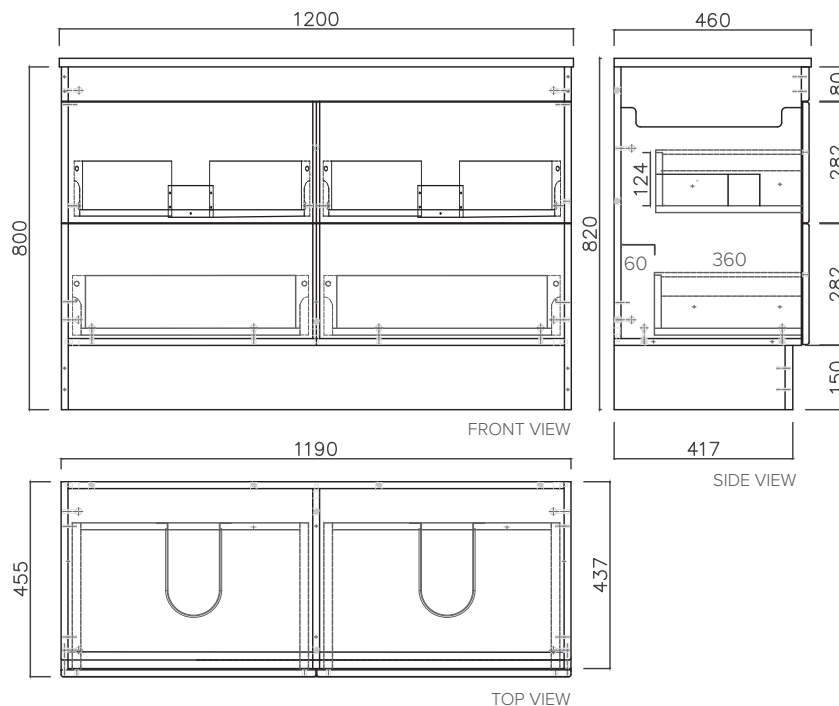

Technical Details

Note: All measurements shown are in millimetres. Sizes are nominal.