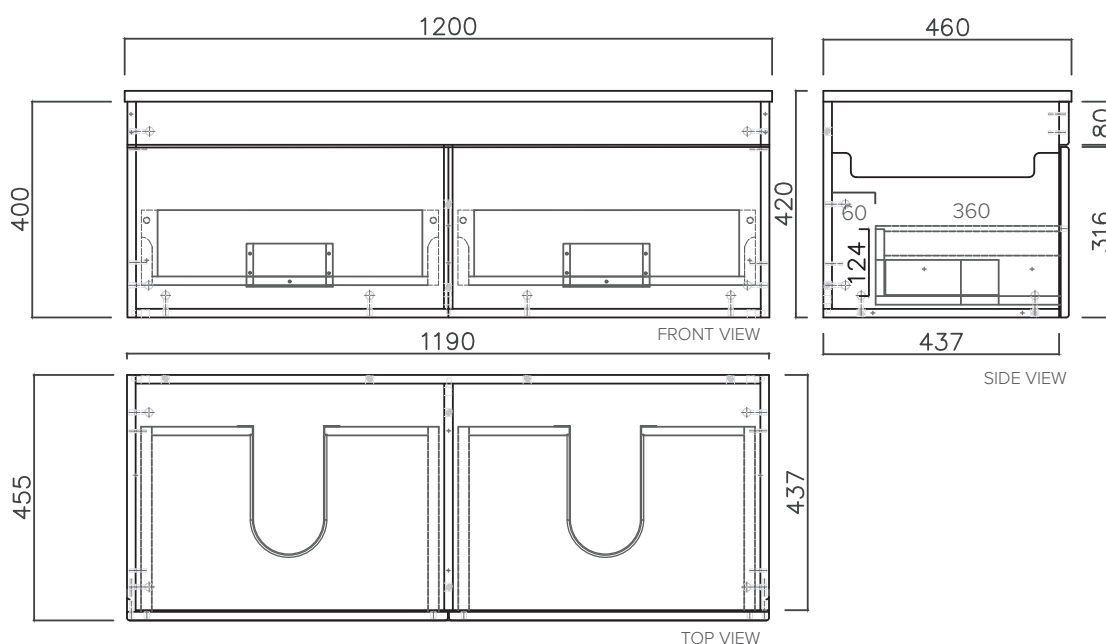

### Technical Details

*Note: All measurements shown are in millimetres. Sizes are nominal.*

*Note: Only one drawer box will have a U-shape cutout, dependent on basin position.*