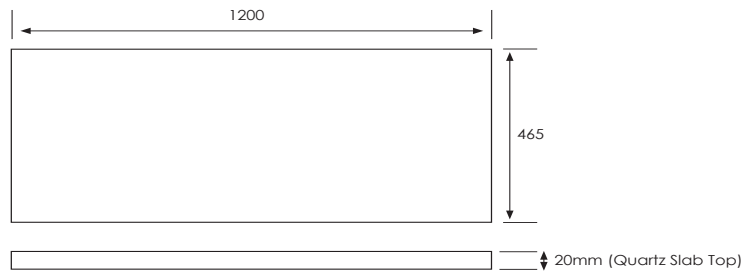

Quartz Slab Top 1200

W1200 x D465 x H20

Midnight Stone - MS

Himalaya - HY

Tap Hole Position

Tap hole position must be specified

- **NTH** No Tap Holes
- **CTH** Centre Tap Holes
- **LTH** Left Tap Holes
- **RTH** Right Tap Holes
- **ITH*** Inside Tap Holes
- **OTH*** Outside Tap Holes

*only applicable with double basins