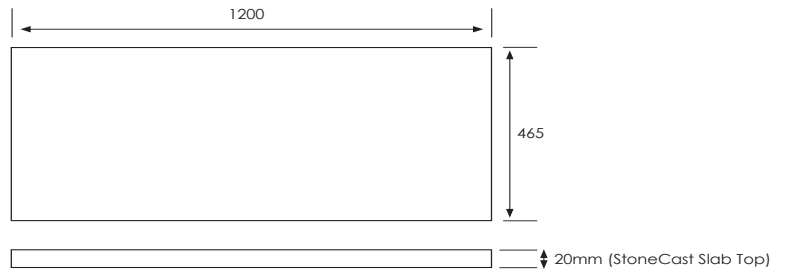

SPECIFICATION SHEET

Slab Top Options

StoneCast Slab Top 1200

W1200 x D465 x H20

Gloss White - SC

Matte White - SCMW