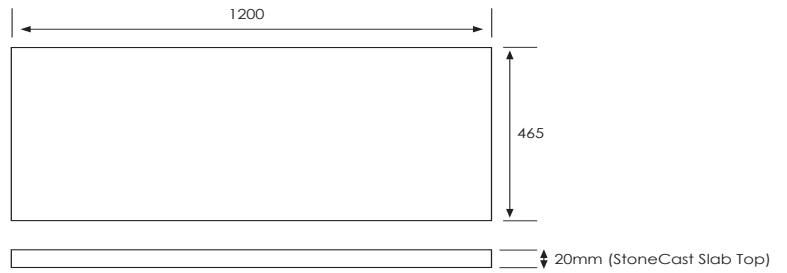

Midnight Stone
MS

Note: To order a Slab Top, add the slab top code to the cabinet code.

Technical Details

Note: All measurements shown are in millimetres. Sizes are nominal.

SPECIFICATION SHEET

Slab Top Options

StoneCast Slab Top 1200

W1200 x D465 x H20

Gloss White - SC

Matte White - SCMW

Gloss White

Matte White

Quartz Slab Top 1200

W1200 x D465 x H20