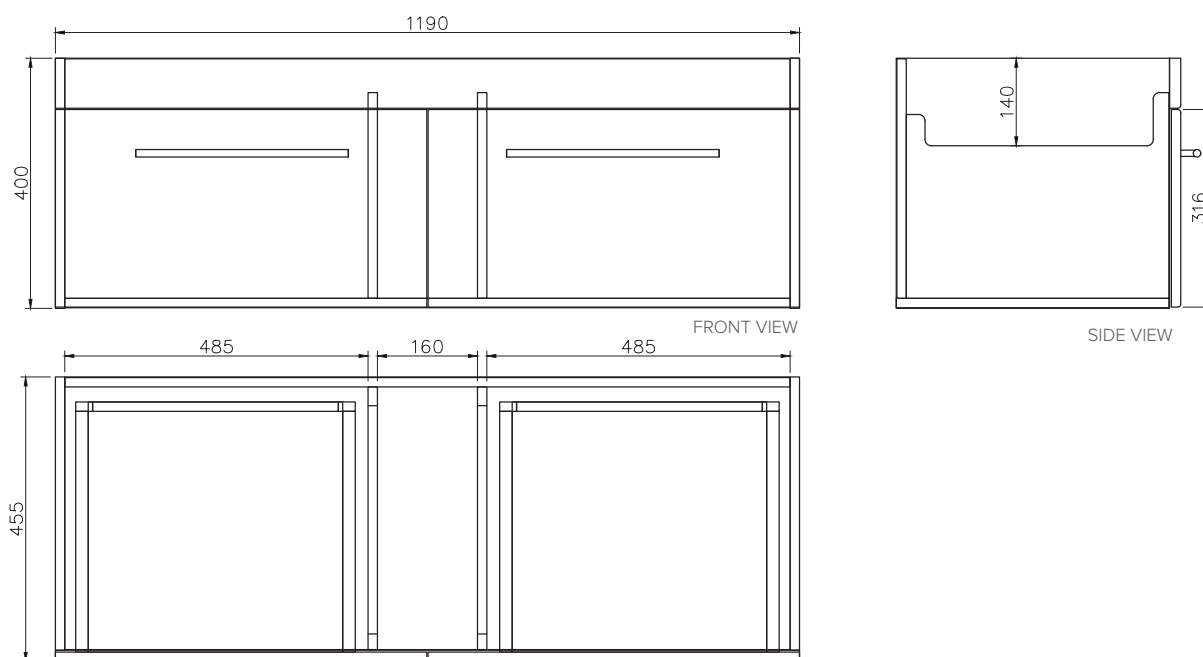

Technical Details

Note: All measurements shown are in millimetres. Sizes are nominal.