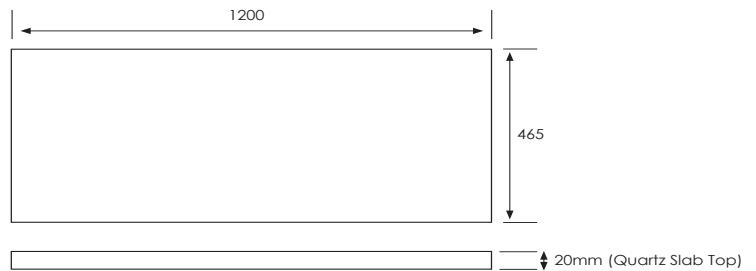

### Technical Details

*Note: All measurements shown are in millimetres. Sizes are nominal.*

## Slab Top Options

### StoneCast Slab Top 1200

W1200 x D465 x H20

Gloss White - SC

Matte White - SCMW

Gloss White

Matte White

### Quartz Slab Top 1200

W1200 x D465 x H20

Midnight Stone - MS

Himalaya - HY

Midnight Stone

Himalaya