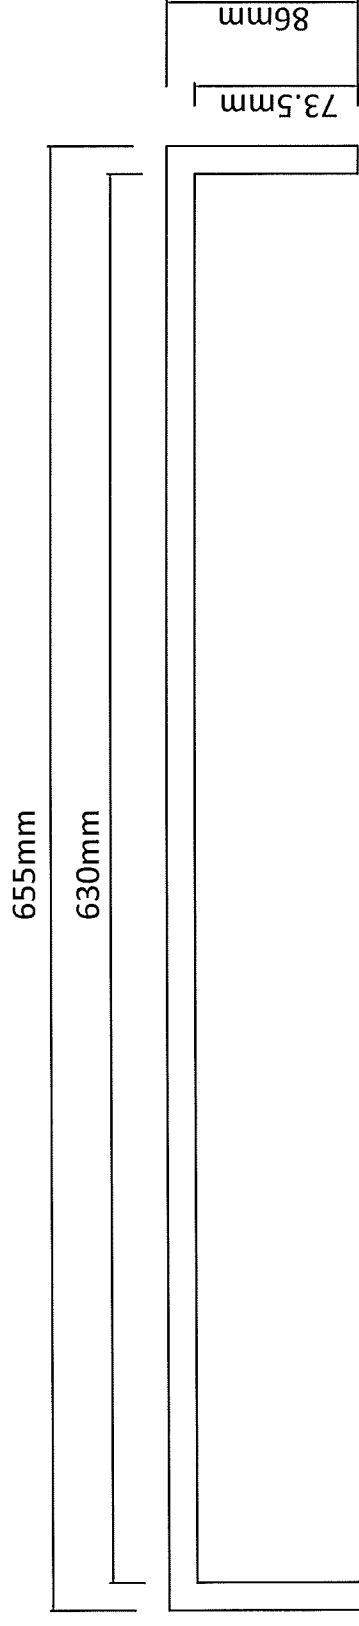

Shower Niche Dimensions 630mm x 330mm (Inside dimensions)

12.5mm