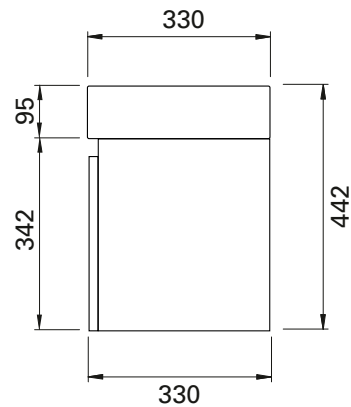

Synergy

vcbc

DESCRIPTION

Synergy Wall-Hung Vanity 650 – 2 Door, White / Melamine

PRODUCT CODE

SYN65WH /
SYN65WHM

FEATURES

- Dimensions: W650 x H440 x D330 mm
- Available in widths 550 and 650 (single bowl).
- Slim depth of 330mm
- Offset left tap.
- 2 doors.
- Ceramic top with overflow from Europe.
- Available in White or Melamine.
- White Paint - The paint used on our products is polyurethane or UV based. It is five times harder and more durable than lacquer finishes.
- Melamine - Our wood grain melamine is a low-pressure laminate.*

PRODUCT CODE

SYN65WH /
SYN65WHM

TECHNICAL DRAWINGS

Top

Back of Basin

Front

Side

NOTES

Drawing indicates the technical measurement only and is not a reflection of how the unit will look. Sizes are nominal only. All drawings in millimeters. Drawings not to scale.