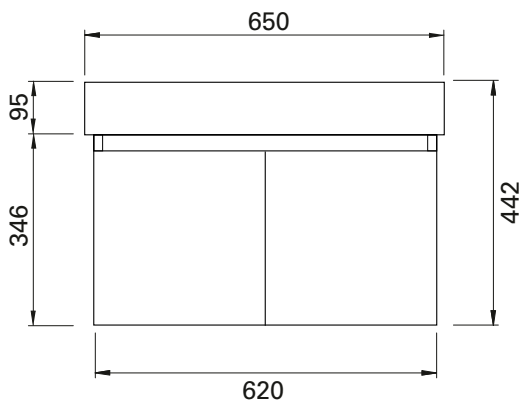

Synergy

vcbc

DESCRIPTION

Synergy Wall-Hung Vanity 650 – 2 Door, White / Melamine

PRODUCT CODE

SYN65WH /
SYN65WHM

FEATURES

- Dimensions: W650 x H440 x D330 mm
- Available in widths 550 and 650 (single bowl).
- Slim depth of 330mm
- Offset left tap.
- 2 doors.
- Ceramic top with overflow from Europe.
- Available in White or Melamine.
- White Paint - The paint used on our products is polyurethane or UV based. It is five times harder and more durable than lacquer finishes.
- Melamine - Our wood grain melamine is a low-pressure laminate.*

PRODUCT CODE

SYN65WH /
SYN65WHM

TECHNICAL DRAWINGS

Top

Back of Basin

Front

Side

NOTES

Drawing indicates the technical measurement only and is not a reflection of how the unit will look. Sizes are nominal only. All drawings in millimeters. Drawings not to scale.