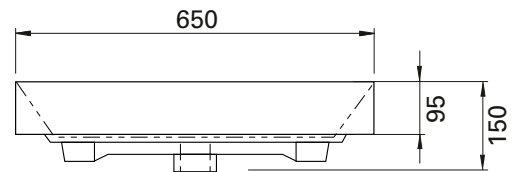

PRODUCT CODE

SYN65WH /
SYN65WHM

TECHNICAL DRAWINGS

Top

Back of Basin

Front

Side

NOTES

Drawing indicates the technical measurement only and is not a reflection of how the unit will look. Sizes are nominal only. All drawings in millimeters. Drawings not to scale.