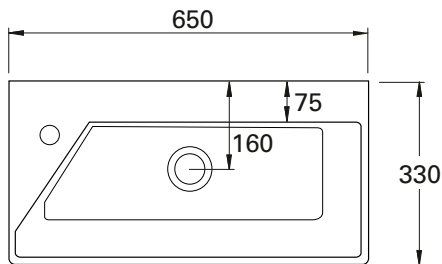

DESCRIPTION

Synergy Wall-Hung Vanity 650 – 2 Door, White / Melamine

PRODUCT CODE

SYN65WH /
SYN65WHM

TECHNICAL DRAWINGS

Top