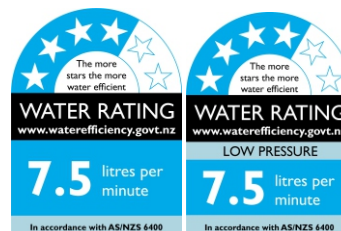

Note: Inlets can be anywhere in this area provided they do not interfere with trap or waste line

Suitable for low/unequal & mains pressure systems

Recommended Operational Pressure Range: 35 - 600 kPa
Maximum Operating Temp: 70°C Never to Exceed: 1000 kPa