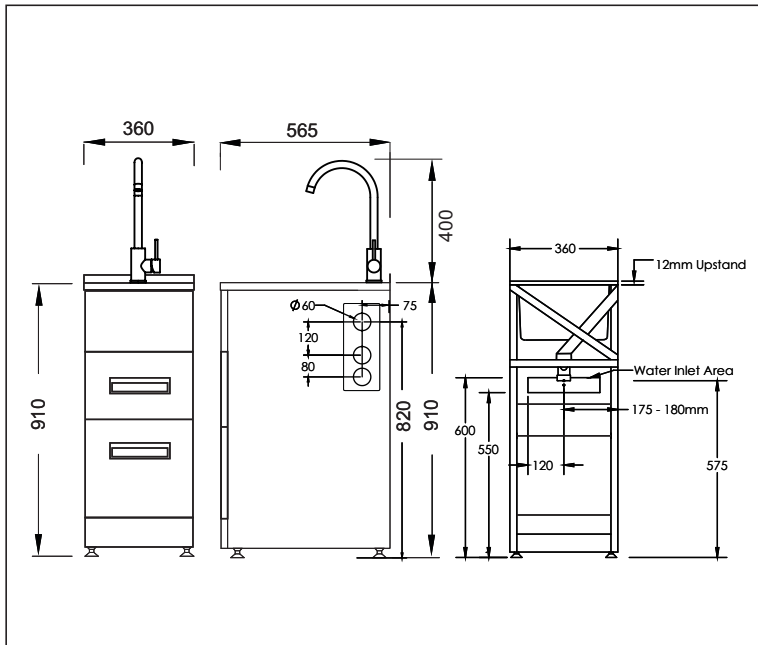

Aquatica Laundry Tubs

Studio360 Max Viamo

aquatica

Code: STUDIO360 MAX VIAMO Stainless Steel top with Sink Mixer Gooseneck

- Robust long-life powder-coated galvanised steel cabinet with diagonal rear brace
- Hot and Cold and isolators with dual capped outlets (15mm and 20mm)
- Pressed seamless laundry tub with anti-drip lip
- Viamo Sink Mixer Gooseneck
- 5 year warranty on all pressure mixer and Laundry tub cabinet
- Recessed metal drawer handles
- Handy storage bucket
- Soft close drawers
- Full extension quality drawer runners to allow full access to storage buckets
- Metal waste with lint strainer
- 20 year warranty on stainless steel bowl and ceramic cartridge
- Height easily adjustable via feet (Approximately 15mm adjustment)
- Designer overflow capacity greater than 25 l/min
- Tap height approximately (≈) 400mm
- Metal waste with lint strainer
- Waste outlet approximately 575mm to 590mm from ground depending on height adjustment on feet
- **Area Allowed for Water Inlet Location:**
 - Maximum Height (from floor): 600mm
 - Minimum Height (from floor): 550mm
 - Recommended Height (from floor): 575mm
 - Maximum Width (from Centre line): ± 120 mm

Note: Inlets can be anywhere in this area provided they do not interfere with trap or waste line

Suitable for low/unequal & mains pressure systems

Recommended Operational Pressure Range: 35 - 600 kPa
Maximum Operating Temp: 70°C Never to Exceed: 1000 kPa

© copyright Aquatica 2019

Please note: Specifications are subject to change without notice. It is the responsibility of the installer to check the measurement