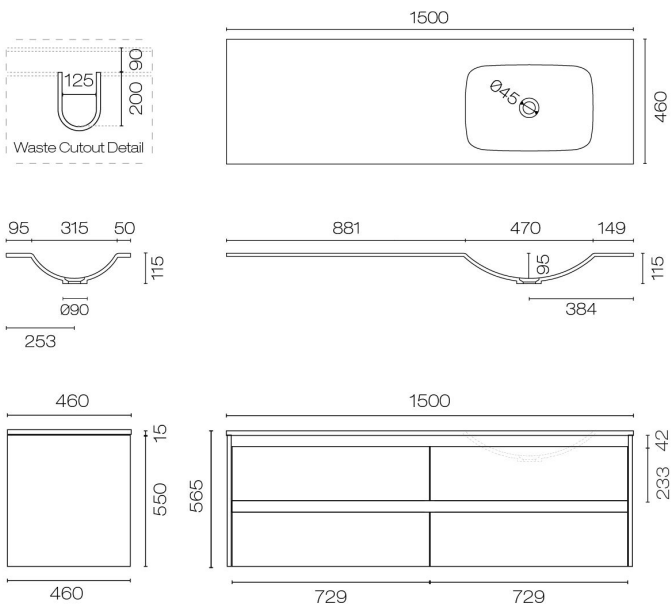

Stanza Spio 1500 4 Drawer Vanity Right Basin

Code: STS150.W4R

Brand	Progetto
Designer	Plumblin
Origin	Cabinet: New Zealand
Installation	Wall hung
Width (mm)	1500
Depth (mm)	460
Height (mm)	565
Warranty	7 Years
Overflow	No
Waste Size	32mm
Waste Included	No
Taphole	None (can be drilled onsite with drill bit supplied)
Soft Close Drawer/s	Yes
Cabinet Material	Oak Veneer
Vanity Top Material	Solid Surface
Approx Lead Time	10 weeks may apply for some colours. Please enquire for accurate leadtime
Notes	Custom paint colour \$POA
Other Information	Vanity top is repairable and renewable

Scan to View
Product Online