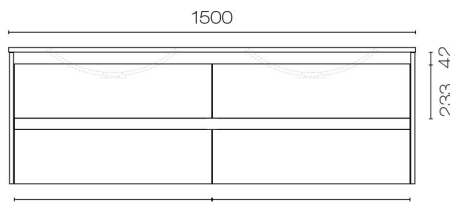

## Stanza Spio 1500 4 Drawer Vanity Double Basin

Code: STS150.W4D

|                            |                                                                           |
|----------------------------|---------------------------------------------------------------------------|
| <b>Brand</b>               | Progetto                                                                  |
| <b>Designer</b>            | Plumblin                                                                  |
| <b>Origin</b>              | Cabinet: New Zealand                                                      |
| <b>Installation</b>        | Wall hung                                                                 |
| <b>Width (mm)</b>          | 1500                                                                      |
| <b>Depth (mm)</b>          | 460                                                                       |
| <b>Height (mm)</b>         | 565                                                                       |
| <b>Warranty</b>            | 7 Years                                                                   |
| <b>Overflow</b>            | No                                                                        |
| <b>Waste Size</b>          | 32mm                                                                      |
| <b>Waste Included</b>      | No                                                                        |
| <b>Taphole</b>             | None (can be drilled onsite with drill bit supplied)                      |
| <b>Soft Close Drawer/s</b> | Yes                                                                       |
| <b>Cabinet Material</b>    | Oak Veneer                                                                |
| <b>Vanity Top Material</b> | Solid Surface                                                             |
| <b>Approx Lead Time</b>    | 10 weeks may apply for some colours. Please enquire for accurate leadtime |
| <b>Notes</b>               | Custom paint colour \$POA                                                 |
| <b>Other Information</b>   | Vanity top is repairable and renewable                                    |