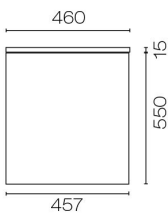

## Stanza Spio 1500 4 Drawer Vanity Double Basin

Code: STS150.W4D

|                            |                                                                           |
|----------------------------|---------------------------------------------------------------------------|
| <b>Brand</b>               | Progetto                                                                  |
| <b>Designer</b>            | Plumblin                                                                  |
| <b>Origin</b>              | Cabinet: New Zealand                                                      |
| <b>Installation</b>        | Wall hung                                                                 |
| <b>Width (mm)</b>          | 1500                                                                      |
| <b>Depth (mm)</b>          | 460                                                                       |
| <b>Height (mm)</b>         | 565                                                                       |
| <b>Warranty</b>            | 7 Years                                                                   |
| <b>Overflow</b>            | No                                                                        |
| <b>Waste Size</b>          | 32mm                                                                      |
| <b>Waste Included</b>      | No                                                                        |
| <b>Taphole</b>             | None (can be drilled onsite with drill bit supplied)                      |
| <b>Soft Close Drawer/s</b> | Yes                                                                       |
| <b>Cabinet Material</b>    | Oak Veneer                                                                |
| <b>Vanity Top Material</b> | Solid Surface                                                             |
| <b>Approx Lead Time</b>    | 10 weeks may apply for some colours. Please enquire for accurate leadtime |
| <b>Notes</b>               | Custom paint colour \$POA                                                 |
| <b>Other Information</b>   | Vanity top is repairable and renewable                                    |