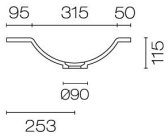

## Stanza Spio 1500 4 Drawer Vanity Double Basin

Code: STS150.W4D

|                            |                                                                           |
|----------------------------|---------------------------------------------------------------------------|
| <b>Brand</b>               | Progetto                                                                  |
| <b>Designer</b>            | Plumblin                                                                  |
| <b>Origin</b>              | Cabinet: New Zealand                                                      |
| <b>Installation</b>        | Wall hung                                                                 |
| <b>Width (mm)</b>          | 1500                                                                      |
| <b>Depth (mm)</b>          | 460                                                                       |
| <b>Height (mm)</b>         | 565                                                                       |
| <b>Warranty</b>            | 7 Years                                                                   |
| <b>Overflow</b>            | No                                                                        |
| <b>Waste Size</b>          | 32mm                                                                      |
| <b>Waste Included</b>      | No                                                                        |
| <b>Taphole</b>             | None (can be drilled onsite with drill bit supplied)                      |
| <b>Soft Close Drawer/s</b> | Yes                                                                       |
| <b>Cabinet Material</b>    | Oak Veneer                                                                |
| <b>Vanity Top Material</b> | Solid Surface                                                             |
| <b>Approx Lead Time</b>    | 10 weeks may apply for some colours. Please enquire for accurate leadtime |
| <b>Notes</b>               | Custom paint colour \$POA                                                 |
| <b>Other Information</b>   | Vanity top is repairable and renewable                                    |