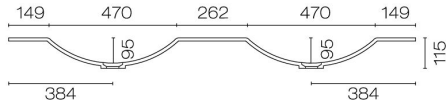

## Stanza Spio 1500 4 Drawer Vanity Double Basin

Code: STS150.W4D

|                            |                                                                           |
|----------------------------|---------------------------------------------------------------------------|
| <b>Brand</b>               | Progetto                                                                  |
| <b>Designer</b>            | Plumblin                                                                  |
| <b>Origin</b>              | Cabinet: New Zealand                                                      |
| <b>Installation</b>        | Wall hung                                                                 |
| <b>Width (mm)</b>          | 1500                                                                      |
| <b>Depth (mm)</b>          | 460                                                                       |
| <b>Height (mm)</b>         | 565                                                                       |
| <b>Warranty</b>            | 7 Years                                                                   |
| <b>Overflow</b>            | No                                                                        |
| <b>Waste Size</b>          | 32mm                                                                      |
| <b>Waste Included</b>      | No                                                                        |
| <b>Taphole</b>             | None (can be drilled onsite with drill bit supplied)                      |
| <b>Soft Close Drawer/s</b> | Yes                                                                       |
| <b>Cabinet Material</b>    | Oak Veneer                                                                |
| <b>Vanity Top Material</b> | Solid Surface                                                             |
| <b>Approx Lead Time</b>    | 10 weeks may apply for some colours. Please enquire for accurate leadtime |
| <b>Notes</b>               | Custom paint colour \$POA                                                 |
| <b>Other Information</b>   | Vanity top is repairable and renewable                                    |