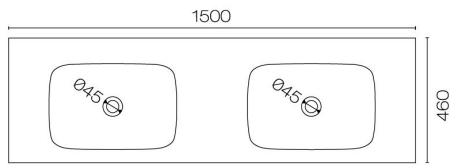

## Stanza Spio 1500 4 Drawer Vanity Double Basin

Code: STS150.W4D

|                            |                                                                           |
|----------------------------|---------------------------------------------------------------------------|
| <b>Brand</b>               | Progetto                                                                  |
| <b>Designer</b>            | Plumblin                                                                  |
| <b>Origin</b>              | Cabinet: New Zealand                                                      |
| <b>Installation</b>        | Wall hung                                                                 |
| <b>Width (mm)</b>          | 1500                                                                      |
| <b>Depth (mm)</b>          | 460                                                                       |
| <b>Height (mm)</b>         | 565                                                                       |
| <b>Warranty</b>            | 7 Years                                                                   |
| <b>Overflow</b>            | No                                                                        |
| <b>Waste Size</b>          | 32mm                                                                      |
| <b>Waste Included</b>      | No                                                                        |
| <b>Taphole</b>             | None (can be drilled onsite with drill bit supplied)                      |
| <b>Soft Close Drawer/s</b> | Yes                                                                       |
| <b>Cabinet Material</b>    | Oak Veneer                                                                |
| <b>Vanity Top Material</b> | Solid Surface                                                             |
| <b>Approx Lead Time</b>    | 10 weeks may apply for some colours. Please enquire for accurate leadtime |
| <b>Notes</b>               | Custom paint colour \$POA                                                 |
| <b>Other Information</b>   | Vanity top is repairable and renewable                                    |