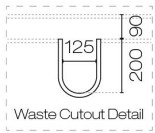

## Stanza Spio 1500 4 Drawer Vanity Double Basin

Code: STS150.W4D

|                            |                                                                           |
|----------------------------|---------------------------------------------------------------------------|
| <b>Brand</b>               | Progetto                                                                  |
| <b>Designer</b>            | Plumblin                                                                  |
| <b>Origin</b>              | Cabinet: New Zealand                                                      |
| <b>Installation</b>        | Wall hung                                                                 |
| <b>Width (mm)</b>          | 1500                                                                      |
| <b>Depth (mm)</b>          | 460                                                                       |
| <b>Height (mm)</b>         | 565                                                                       |
| <b>Warranty</b>            | 7 Years                                                                   |
| <b>Overflow</b>            | No                                                                        |
| <b>Waste Size</b>          | 32mm                                                                      |
| <b>Waste Included</b>      | No                                                                        |
| <b>Taphole</b>             | None (can be drilled onsite with drill bit supplied)                      |
| <b>Soft Close Drawer/s</b> | Yes                                                                       |
| <b>Cabinet Material</b>    | Oak Veneer                                                                |
| <b>Vanity Top Material</b> | Solid Surface                                                             |
| <b>Approx Lead Time</b>    | 10 weeks may apply for some colours. Please enquire for accurate leadtime |
| <b>Notes</b>               | Custom paint colour \$POA                                                 |
| <b>Other Information</b>   | Vanity top is repairable and renewable                                    |