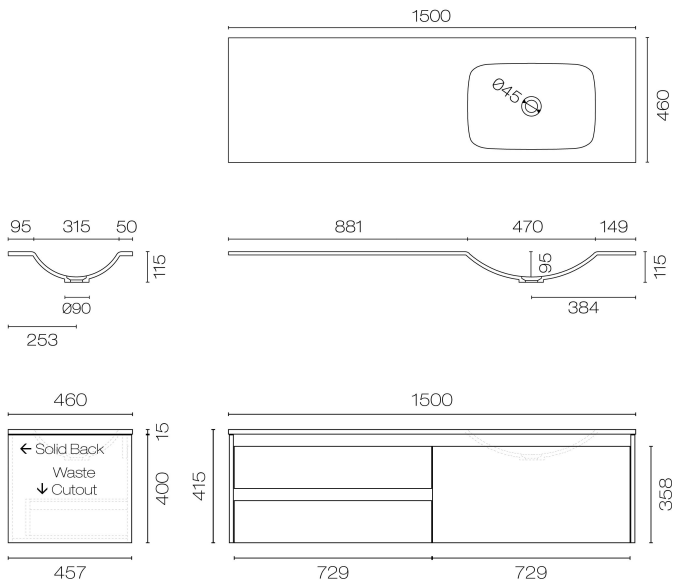

## Stanza Spio 1500 3 Drawer Vanity Right Basin

Code: STS150.S3R

<b>Brand</b>	Progetto
<b>Designer</b>	Plumblin
<b>Origin</b>	Cabinet: New Zealand
<b>Installation</b>	Wall hung
<b>Width (mm)</b>	1500
<b>Depth (mm)</b>	460
<b>Height (mm)</b>	415
<b>Warranty</b>	7 Years
<b>Overflow</b>	No
<b>Waste Size</b>	32mm
<b>Waste Included</b>	No
<b>Taphole</b>	None (can be drilled onsite with drill bit supplied)
<b>Soft Close Drawer/s</b>	Yes
<b>Cabinet Material</b>	Oak Veneer
<b>Vanity Top Material</b>	Solid Surface
<b>Approx Lead Time</b>	10 weeks may apply for some colours. Please enquire for accurate leadtime
<b>Notes</b>	Custom paint colour \$POA
<b>Other Information</b>	Vanity top is repairable and renewable

Scan to View  
Product Online