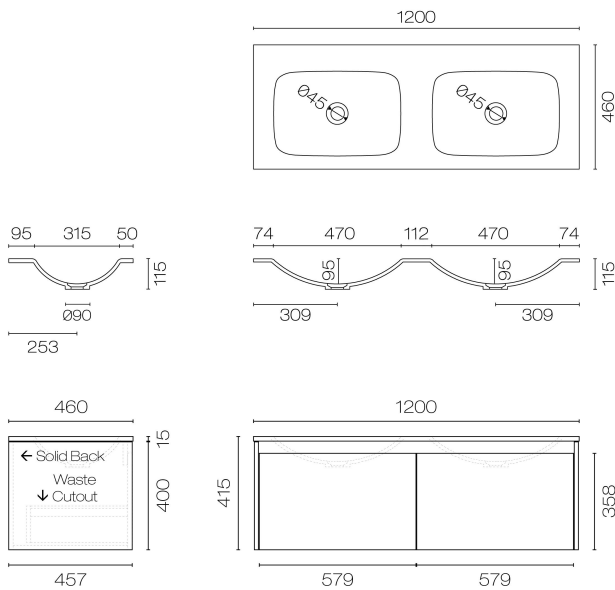

Stanza Spio 1200 2 Drawer Vanity Double Basin

Code: STS120.S2D

Brand	Progetto
Designer	Plumblin
Origin	Cabinet: New Zealand
Installation	Wall hung
Width (mm)	1200
Depth (mm)	460
Height (mm)	415
Warranty	7 Years
Overflow	No
Waste Size	32mm
Waste Included	No
Taphole	None (can be drilled onsite with drill bit supplied)
Soft Close Drawer/s	Yes
Cabinet Material	Oak Veneer
Vanity Top Material	Solid Surface
Approx Lead Time	10 weeks may apply for some colours. Please enquire for accurate leadtime
Notes	Custom paint colour \$POA
Other Information	Vanity top is repairable and renewable

Scan to View
Product Online