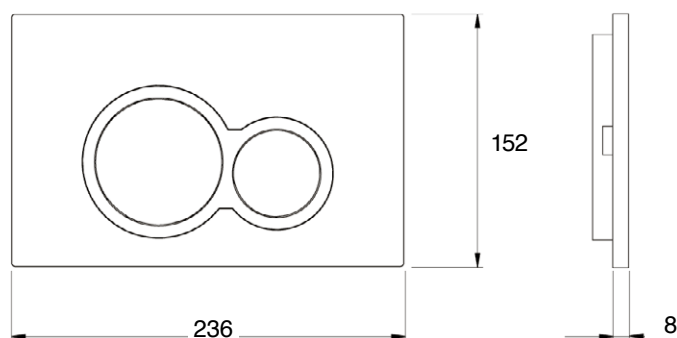

Notes

Drawing indicates the technical measurement only and is not a reflection of how the product will look. Sizes approximate. All drawings in millimeters.

**BATH/
CO/**

BATHCO.CO.NZ
info@smail.co.nz
August 2018

CHRISTCHURCH
86 Wigram Road, Wigram
+64 3 343 0969

AUCKLAND
4-8 Ace Place, Kingsland
+64 9 309 9109