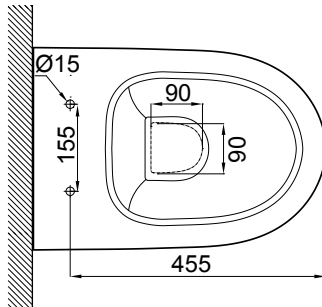

## Features

- Dimensions - W365 x H460 x D520 mm
- Toilet suite includes soft close seat and lid, in-wall cistern and dual flush plate.
- Easy clean rimless design.
- Vitreous china with Nano Glaze. Glazed box rim and trap.
- Removable soft close seat with stainless steel hinges.
- Pair with our round or rectangle flush plates, available in White, Chrome High Gloss, Chrome Matt, or Black.
- In-wall cistern comes with adjustable flush valve.
- P-Trap pan.
- 6/3 litre flush distribution.
- 3 Star WELS rating.

## Technical Drawings

Top

Back Section

Side

Side Section

## Notes

Drawing indicates the technical measurement only and is not a reflection of how the product will look. Sizes approximate. All drawings in millimeters. Pan set outs reflect the range permissible within the pan shroud with a range of connectors.

## Notes

Drawing indicates the technical measurement only and is not a reflection of how the product will look. Sizes approximate. All drawings in millimeters.