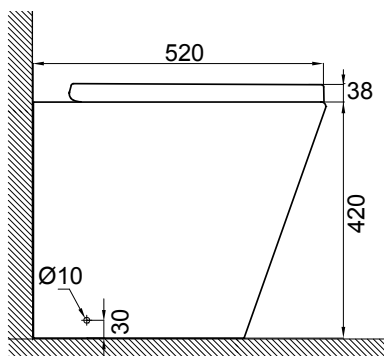

## Features

- Dimensions - W365 x H460 x D520 mm
- Toilet suite includes soft close seat and lid, in-wall cistern and dual flush plate.
- Easy clean rimless design.
- Vitreous china with Nano Glaze. Glazed box rim and trap.
- Removable soft close seat with stainless steel hinges.
- Pair with our round or rectangle flush plates, available in White, Chrome High Gloss, Chrome Matt, or Black.
- In-wall cistern comes with adjustable flush valve.
- P-Trap pan.
- 6/3 litre flush distribution.
- 3 Star WELS rating.

## Technical Drawings

Top

Back Section

Side

Side Section

## Notes

Drawing indicates the technical measurement only and is not a reflection of how the product will look. Sizes approximate. All drawings in millimeters. Pan set outs reflect the range permissible within the pan shroud with a range of connectors.

## Features

- Dimensions - W236 x H152 x D8 mm
- Round flush plates for in-wall cisterns
- Available in White, Chrome High Gloss, Chrome Matt or Black