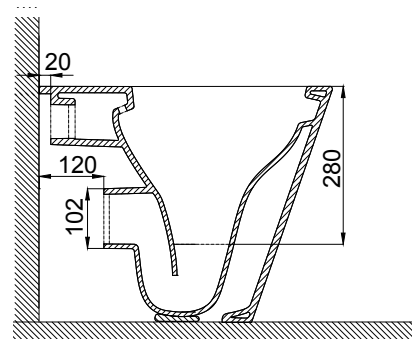

## Features

- Dimensions - W365 x H460 x D520 mm
- Toilet suite includes soft close seat and lid, in-wall cistern and dual flush plate.
- Easy clean rimless design.
- Vitreous china with Nano Glaze. Glazed box rim and trap.
- Removable soft close seat with stainless steel hinges.
- Pair with our round or rectangle flush plates, available in White, Chrome High Gloss, Chrome Matt, or Black.
- In-wall cistern comes with adjustable flush valve.
- P-Trap pan.
- 6/3 litre flush distribution.
- 3 Star WELS rating.

## Technical Drawings

Top

Back Section

Side

Side Section

## Notes

Drawing indicates the technical measurement only and is not a reflection of how the product will look. Sizes approximate. All drawings in millimeters. Pan set outs reflect the range permissible within the pan shroud with a range of connectors.

## Notes

Drawing indicates the technical measurement only and is not a reflection of how the product will look. Sizes approximate. All drawings in millimeters.