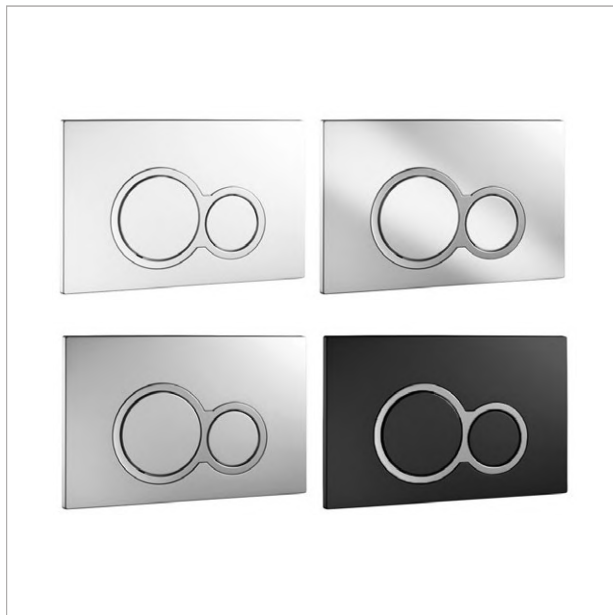

Flush Plates

vcbc

Description

Round Flush Plates, White / Chrome High Gloss / Chrome Matt / Black

Product Code

3D1.1106 / 3D1.1010 /
3D1.1008 / K5130-23

Features

- Dimensions - W236 x H152 x D8 mm
- Round flush plates for in-wall cisterns
- Available in White, Chrome High Gloss, Chrome Matt or Black

Technical Drawings

Front

Side