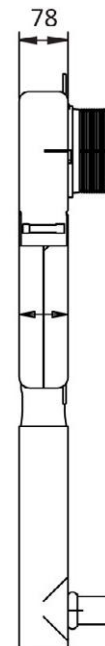

## Technical Drawings

Top

Back Section

Side

Side Section

## Notes

Drawing indicates the technical measurement only and is not a reflection of how the product will look. Sizes approximate. All drawings in millimeters. Pan set outs reflect the range permissible within the pan shroud with a range of connectors.

## Features

- Dimensions - W480 x H735 x D78 mm
- In-wall cistern for floor-standing toilets.
- Comes with adjustable dual flush valve, fit into 90mm walls.
- Pair with our round or rectangle flush plates, available in White, Chrome High Gloss, Chrome Matt, or Black (sold separately).
- 4 Star WELS rating.

## Technical Drawings

Top

Side