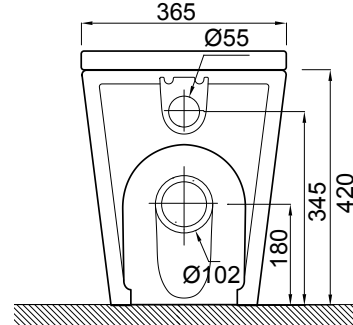

## Features

- Dimensions - W365 x H460 x D520 mm
- Toilet suite includes soft close seat and lid, in-wall cistern and dual flush plate.
- Easy clean rimless design.
- Vitreous china with Nano Glaze. Glazed box rim and trap.
- Removable soft close seat with stainless steel hinges.
- Pair with our round or rectangle flush plates, available in White, Chrome High Gloss, Chrome Matt, or Black.
- In-wall cistern comes with adjustable flush valve.
- P-Trap pan.
- 6/3 litre flush distribution.
- 3 Star WELS rating.

## Technical Drawings

Top

Back Section

Side

Side Section

## Notes

Drawing indicates the technical measurement only and is not a reflection of how the product will look. Sizes approximate. All drawings in millimeters. Pan set outs reflect the range permissible within the pan shroud with a range of connectors.

## Features

- Dimensions - W236 x H152 x D8 mm
- Round flush plates for in-wall cisterns
- Available in White, Chrome High Gloss, Chrome Matt or Black