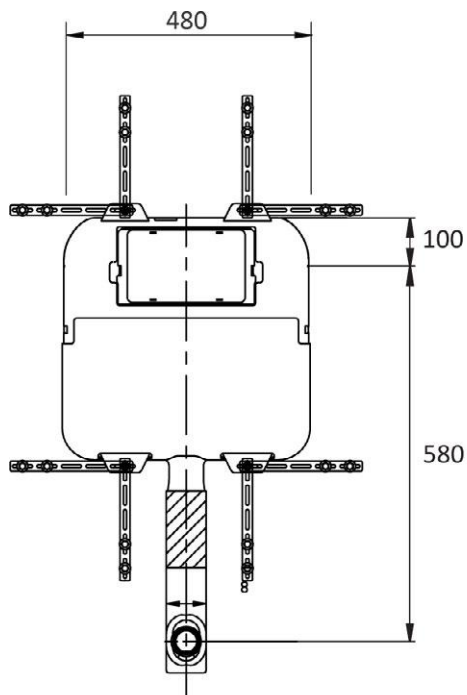

## Notes

Drawing indicates the technical measurement only and is not a reflection of how the product will look. Sizes approximate. All drawings in millimeters. Pan set outs reflect the range permissible within the pan shroud with a range of connectors.

## Features

- Dimensions - W480 x H735 x D78 mm
- In-wall cistern for floor-standing toilets.
- Comes with adjustable dual flush valve, fit into 90mm walls.
- Pair with our round or rectangle flush plates, available in White, Chrome High Gloss, Chrome Matt, or Black (sold separately).
- 4 Star WELS rating.

## Technical Drawings

Top

Side

## Notes

Drawing indicates the technical measurement only and is not a reflection of how the product will look. Sizes approximate. All drawings in millimeters.