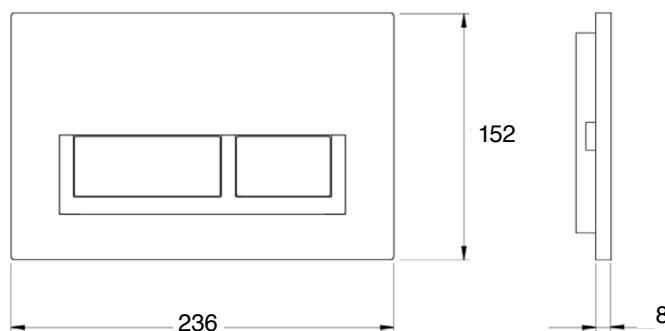

## Features

- Dimensions - W236 x H152 x D8 mm
- Round flush plates for in-wall cisterns
- Available in White, Chrome High Gloss, Chrome Matt or Black

## Features

- Dimensions - W236 x H152 x D8 mm
- Rectangle flush plates for in-wall cisterns
- Available in White, Chrome High Gloss, Chrome Matt or Black

## Notes

Drawing indicates the technical measurement only and is not a reflection of how the product will look. Sizes approximate. All drawings in millimeters.