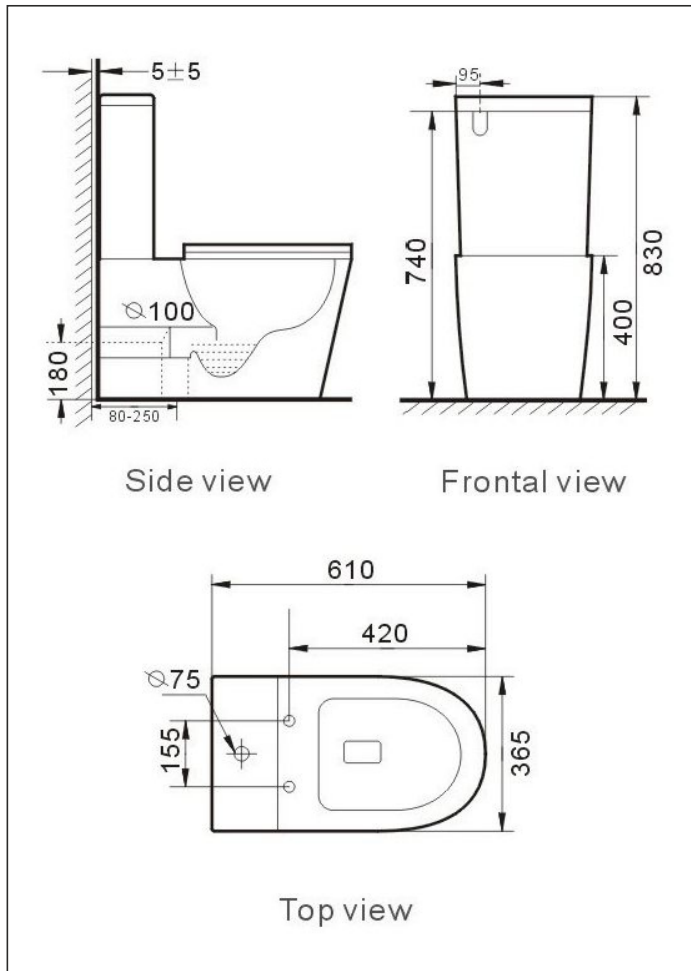

Rex

Back to Wall Toilet Suite

aquatica

Code: RX TOILET

Back to Wall

Cistern/Tank, Pan and Seat
Rimless
Top or Bottom Inlet
Short Projection

Size: 610 x 365 x 830mm

Finish: White Vitreous China

S-Trap: Setout 80 - 175mm

P-Trap: 180mm

Seat: Soft close, quick release

Water Inlet: Bottom left or right

WELS RATING

4 Star - 4.5/3 litre dual flush

KIWI OWNED COMPANY

NZ • DESIGNED
• ASSEMBLED
• TESTED