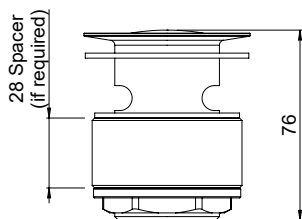

ROUND POP UP WASTE

MOUNTING SURFACE THICKNESS: Max 60mm

CONNECTIONS: 32mm / 1" BSP

DIMENSIONS FOR FITTING: 45mm hole

OPERATING TEMPERATURE: 5°C - 80°C

• Available in Chrome, Matte Black & PVD Brushed Nickel