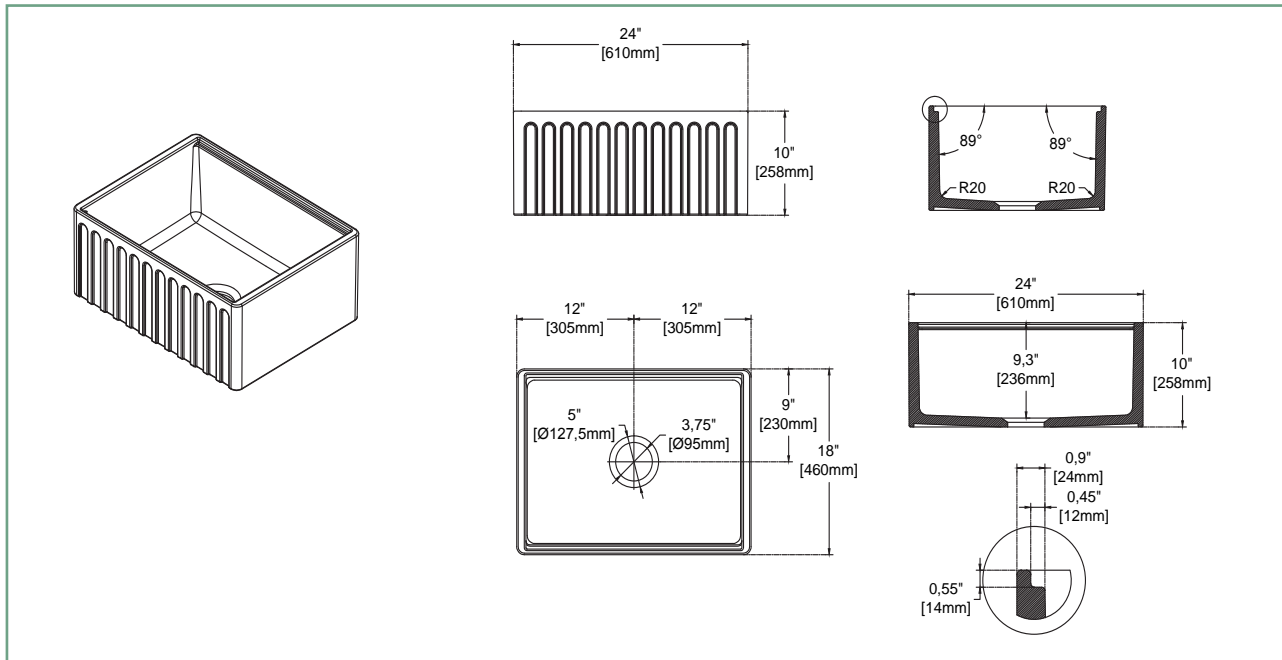

The Ravenna Butler Single Sink is one of the latest additions to our DB Butler Series.

The Mercer DB Ceramic Butler Series is a hand crafted natural product, perfectly suited for both traditional and modern design.

SPECIFICATIONS

Code: WBP751006

Type: Apron Front

Dimensions: 610 x 460 x 258mm

Bowl configuration: Single Bowl

Material: Ceramic

Finish: Fine Fireclay Material

FEATURES