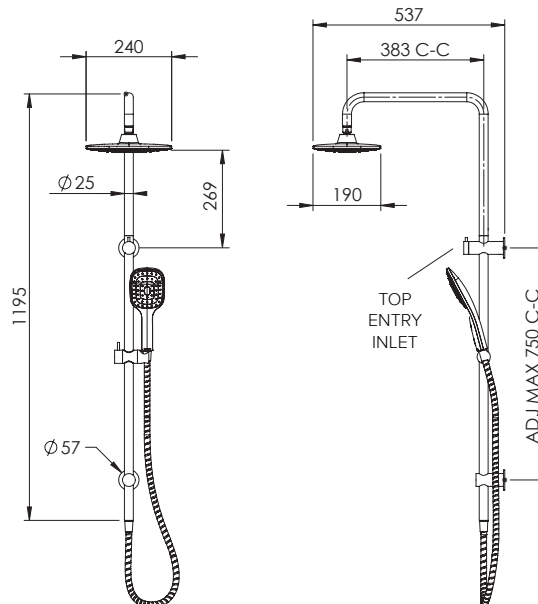

TECHNICAL PRODUCT INFORMATION

QUE II

RAIN SHOWER COLUMN

Q2RSCC

FEATURES & BENEFITS

- Suitable for equal high (mains) pressure only
- 240 x 190mm rain head and single function handpiece (chrome/white)
- Adjustable brass shower column with brackets (750 C-C)
- Top section pivotable
- Shower aperture: rain head 81mm² | handpiece 54mm²
- Top mounted diverter to switch between rain head and handpiece
- 1.5m large bore EN1113 rated hose
- Watermark certified
- 5 year warranty

RAIN HEAD

HANDPIECE