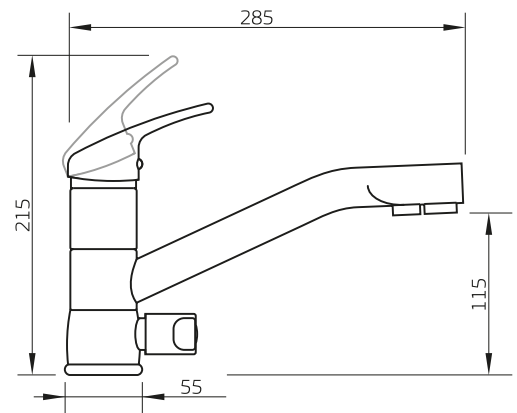

Z1 Filter

TRIPLA-T2

GENERAL INFO

DESIGNED FOR MAINS WATER

Quick-Twist Undersink Filter with Tripla T2 LED 3-Way Mixer Tap

The Z1-T2 'tap & filter' package incorporates the latest Z1 filtration technology and the Tripla triple-action tap all-in-one system.