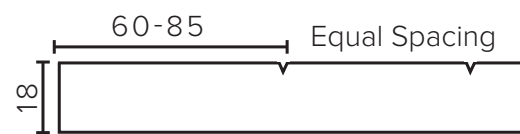

SPECIFICATION SHEET

Porscha Designer Drawer Fronts

BARNESLEY
18mm Inset Frame
Code: BL

PRESTON
60mm Inset Frame
Code: PT

TURNBERRY
Ripple Design Panel
Code: TB

NEWPORT
V-Groove Panels
Code: NP

Seafoam

Iceberg