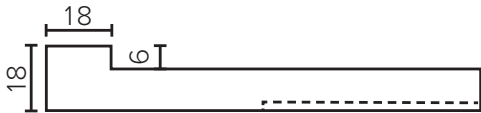

SPECIFICATION SHEET

Porscha Designer Drawer Fronts

BARNESLEY
18mm Inset Frame
Code: BL

PRESTON
60mm Inset Frame
Code: PT

TURNBERRY
Ripple Design Panel
Code: TB

NEWPORT
V-Groove Panels
Code: NP

Seafoam

Iceberg