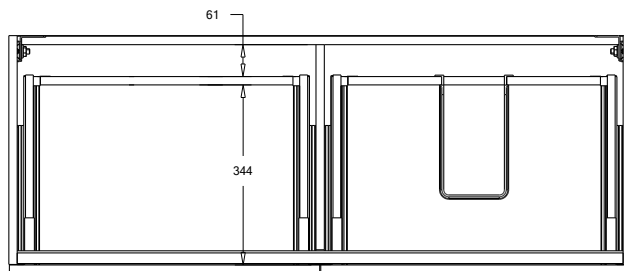

SPECIFICATION SHEET

Porscha Luxe 1200 4-Drawer Left Offset Basin Wall Hung Vanity

Features

- 4-Drawer Wall Hung Vanity - Colour options below
- Full Extension Soft Close Drawers with Extrusions - Extrusion upgrade options available
- Designer Drawer Fronts - Four Drawer Front options
- Dimensions: H670 x W1200 x D465
- Slab Top Options:
20mm StoneCast Top or Quartz Slab Top

Midnight Stone
MS

Himalaya
HY

Note: To order a Slab Top, add the Slab Top code to the cabinet code

Technical Details

Note: All measurements shown are in millimetres. Sizes are nominal.

Note: Full Drawer Box on Right Hand Side

TOP VIEW

FRONT VIEW

SIDE VIEW

SPECIFICATION SHEET

Porscha Designer Drawer Fronts

BARNSLEY
18mm Inset Frame
Code: BL

PRESTON
60mm Inset Frame
Code: PT

TURNBERRY
Ripple Design Panel
Code: TB