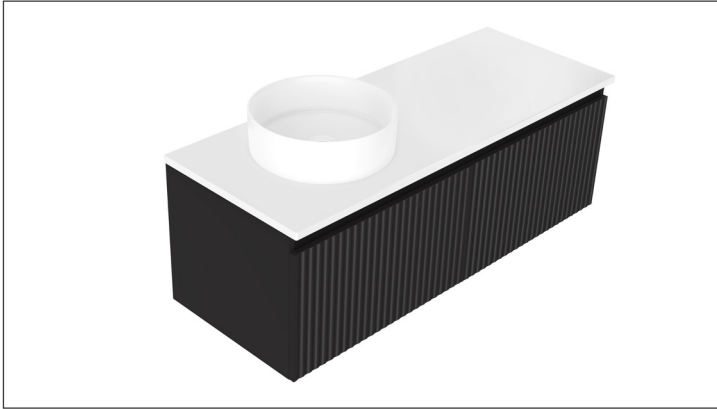

## Porscha Luxe 1200 2-Drawer Left Offset Basin Wall Hung Vanity

### Features

- 2-Drawer Wall Hung Vanity - Colour options below
- Full Extension Soft Close Drawers with Extrusions - Extrusion upgrade options available
- Designer Drawer Fronts - Four Drawer Front options
- Dimensions: H420 x W1200 x D465
- Slab Top Options:  
20mm StoneCast Top or Quartz Slab Top