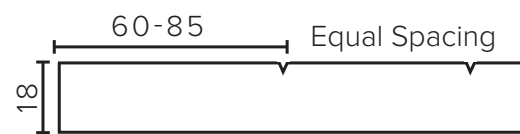

Porscha Designer Drawer Fronts

BARNSLEY
18mm Inset Frame
Code: BL

PRESTON
60mm Inset Frame
Code: PT

TURNBERRY
Ripple Design Panel
Code: TB

NEWPORT
V-Groove Panels
Code: NP

Seafoam

Iceberg

Snow White