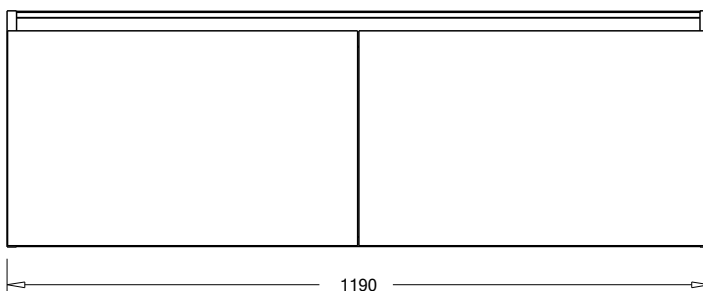

SPECIFICATION SHEET

Porscha 1200 2-Drawer Left Offset Basin Wall Hung Vanity

Features

- 2-Drawer Wall Hung Vanity - *Colour options below*
- StoneCast 20mm Via Left Offset Basin [Standard]
- Full Extension Soft Close Drawers with Extrusions - *Extrusion upgrade options available*
- Designer Drawer Fronts - *Four Drawer Front options*
- Dimensions: H420 x W1200 x D465

Matte Black
4918LMB

Technical Details

Note: All measurements shown are in millimetres. Sizes are nominal.

Note: Full Drawer Box on Right Hand Side

TOP VIEW

FRONT VIEW

SIDE VIEW

SPECIFICATION SHEET