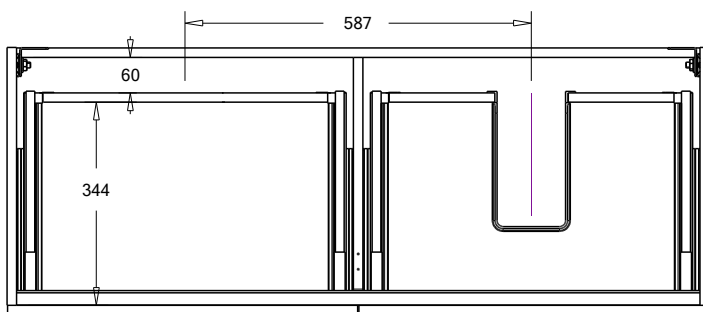

SPECIFICATION SHEET

Porscha 1200 2-Drawer Left Offset Basin Wall Hung Vanity

Features

- 2-Drawer Wall Hung Vanity - *Colour options below*
- StoneCast 20mm Via Left Offset Basin [Standard]
- Full Extension Soft Close Drawers with Extrusions - *Extrusion upgrade options available*
- Designer Drawer Fronts - *Four Drawer Front options*
- Dimensions: H420 x W1200 x D465

Matte Black
4918LMB

Technical Details

Note: All measurements shown are in millimetres. Sizes are nominal.

Note: Full Drawer Box on Right Hand Side

TOP VIEW

FRONT VIEW

SIDE VIEW

SPECIFICATION SHEET

Porscha Designer Drawer Fronts

BARNSLEY
18mm Inset Frame
Code: BL

PRESTON
60mm Inset Frame
Code: PT

TURNBERRY
Ripple Design Panel
Code: TB

NEWPORT
V-Groove Panels
Code: NP

Seafoam

Iceberg

Snow White