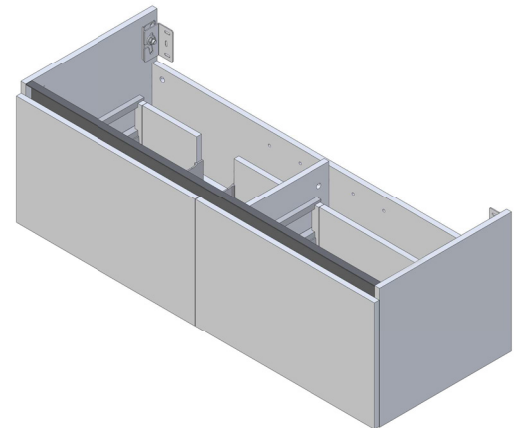

SPECIFICATION SHEET

Porscha 1200 2-Drawer Left Offset Basin Wall Hung Vanity

Features

- 2-Drawer Wall Hung Vanity - *Colour options below*
- StoneCast 20mm Via Left Offset Basin [Standard]
- Full Extension Soft Close Drawers with Extrusions - *Extrusion upgrade options available*
- Designer Drawer Fronts - *Four Drawer Front options*
- Dimensions: H420 x W1200 x D465

Matte Black
4918LMB

Technical Details

Note: All measurements shown are in millimetres. Sizes are nominal.

Note: Full Drawer Box on Right Hand Side

TOP VIEW

FRONT VIEW

SIDE VIEW

SPECIFICATION SHEET

Porscha Designer Drawer Fronts

BARNSLEY
18mm Inset Frame
Code: BL

PRESTON
60mm Inset Frame
Code: PT

TURNBERRY
Ripple Design Panel
Code: TB

NEWPORT
V-Groove Panels
Code: NP

Seafoam

Iceberg

Snow White