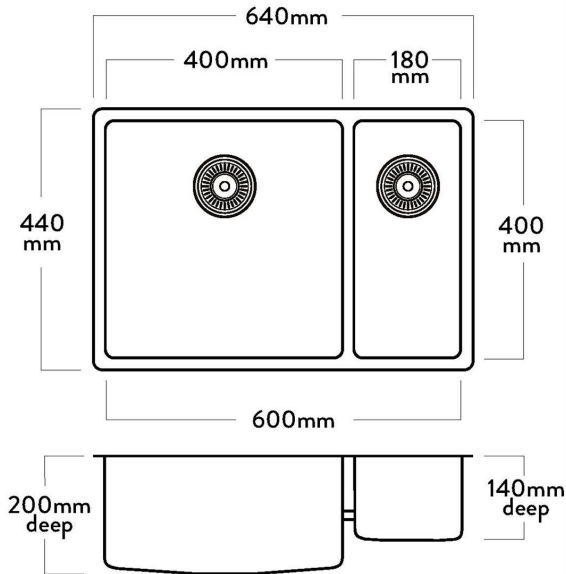

PR210R MERCER PRESSATO SERIES BOWL & 1/4

A sleek, stylish, tight radius sink. The linear shape of the PRESSATO series reflects modern design trends and is manufactured to the highest quality standards. The Mercer PRESSATO PR210R Stainless Steel Bowl & 1/4 is pressed from durable 1.0mm, 304 grade stainless steel providing a stable and hygienic surface.

SPECIFICATIONS

Code: PR210R
Type: Bowl & 1/4, small bowl on right
Cabinet Size: 660mm
Dimensions: 640 x 440 x 200mm
Bowl Size: 400 x 400 x 200 + 180 x 400 x 140mm
Material: 1.0mm, 304 Grade
Finish: Silk

FEATURES

15mm Corner Radius
Pressed bowl with good fall to the waste
15 l/min overflow capacity
Sound deadening pads
90mm basket waste
Slim 20mm bridge for maximum bowl capacity
Made in Europe

Associated Products