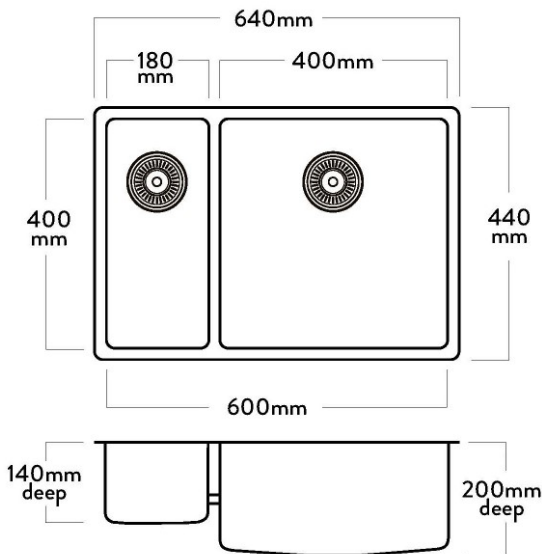

## PR210L MERCER PRESSATO SERIES BOWL & 1/4

A sleek, stylish, tight radius sink. The linear shape of the PRESSATO series reflects modern design trends and is manufactured to the highest quality standards.

The Mercer PRESSATO PR210L Stainless Steel Bowl & 1/4 is pressed from durable 1.0mm, 304 grade stainless steel providing a stable and hygienic surface.

### SPECIFICATIONS

Code: PR210L
Type: Bowl & 1/4, small bowl on left
Cabinet Size: 700mm
Dimensions: 640 x 440mm
Bowl Size: 180 x 400 x 140mm + 400 x 400 x 200
Material: 1.0mm, 304 Grade
Finish: Silk

### FEATURES

15mm Corner Radius
Pressed bowl with good fall to the waste
15 l/min overflow capacity
Sound deadening pads
90mm basket waste
Slim 20mm bridge for maximum bowl capacity
Made in Europe